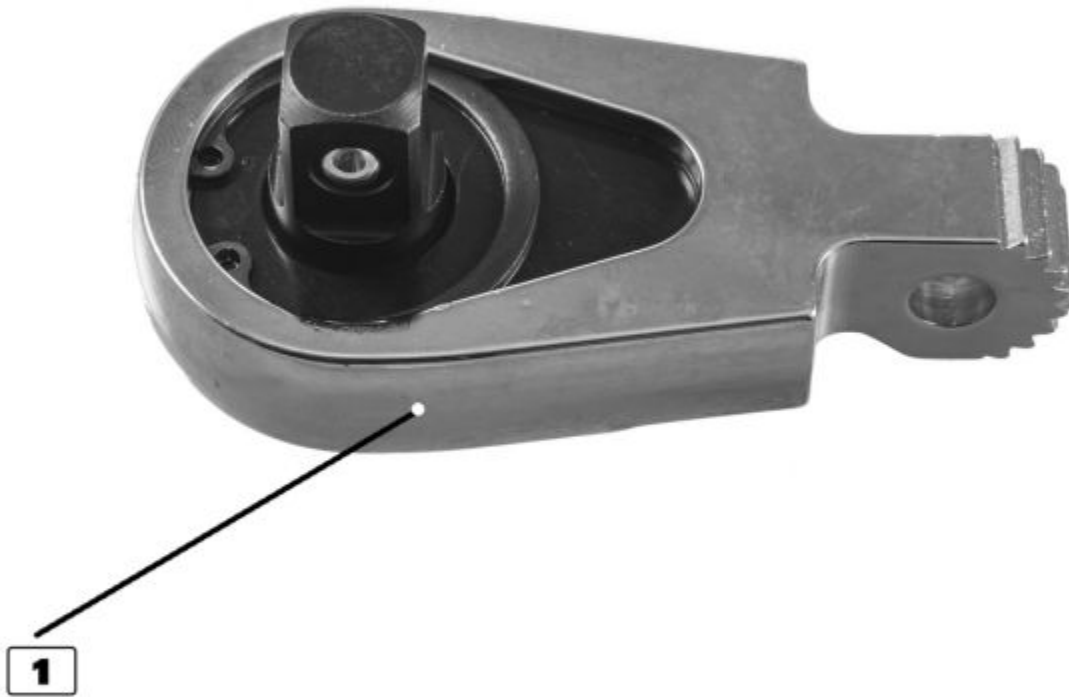

CFR8TKHA - 1/2 88 LOCK FLEX REPL HEAD

Item: CFR8TKHA

Description: 1/2 88 LOCK FLEX REPL HEAD

Notes: N/A

Figure No	Part Number	Description	No. Reqd	Warranty Code
1	*VP1288LFHEAD-FIN	1/4" DR. TWIST SOCKET 10.00MM	1	