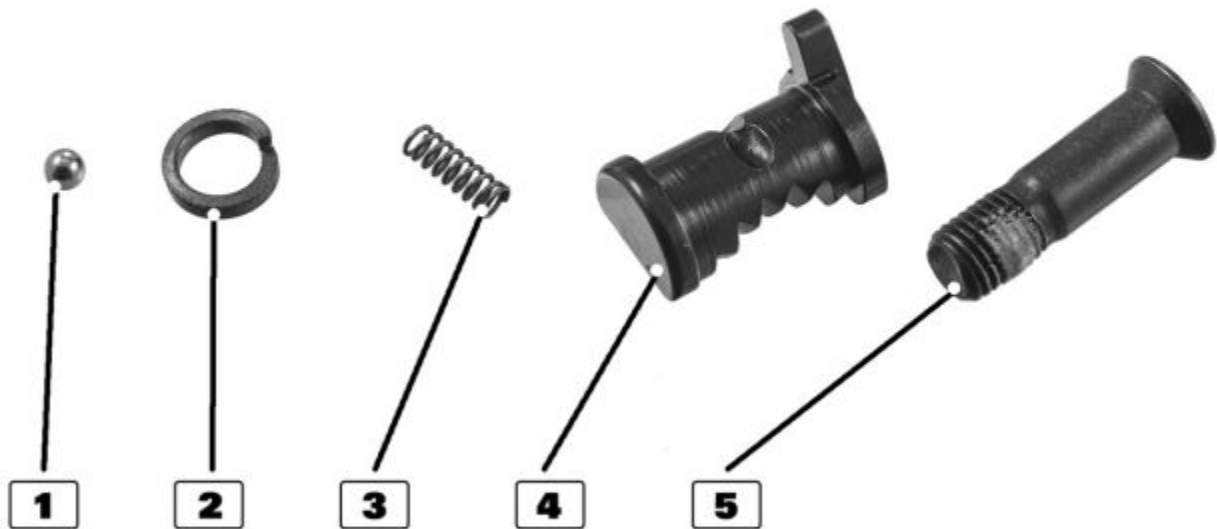

CFRTKCA - 1/2 60 & 88 LOCK FLEX JT KIT

Item: CFRTKCA

Description: 1/2 60 & 88 LOCK FLEX JT KIT

Notes: N/A

Figure No	Part Number	Description	No. Reqd	Warranty Code
1	*VPCPB156	CHROME BALL, 0.156 (5/32")	1	
2	*VP1288SW	SPLIT LOCK WASHER, 1288SW	1	
3	*VPRT3812LSP	3/8" & 1/2" DRIVE 88TH RATCHET LOCKING LEVER SPRING	1	
4	*VP1288LLVR	LOCK LEVER FOR 1/2" DRIVE 88TH RATCHET	1	
5	*VP1288LF-JS	5/16"-24 UNC ROLLED THREAD SCREW W/ 3/16" HEX INTERNAL DRIVE (RECESS)	1	