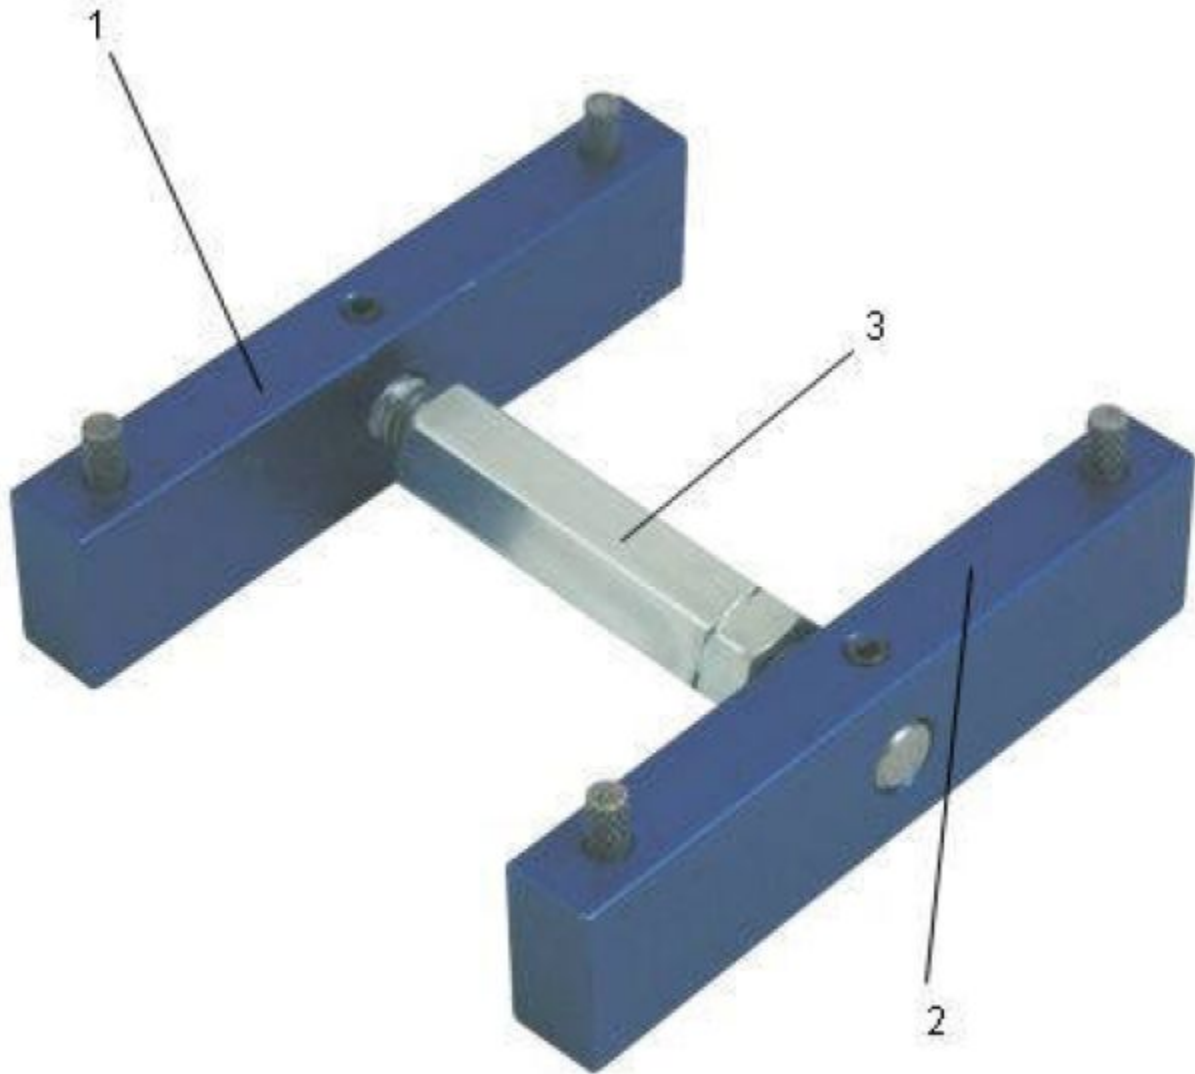

CLT36880 - DOHC LOCK TOOL

Item: CLT36880

Description: DOHC LOCK TOOL

Notes: N/A

Figure No	Part Number	Description	No. Reqd	Warranty Code
1	HW36950	LH BAR ASSY F/CLT36880	1	X
2	HW36930	RH BAR ASSY F/CLT36880	1	X
3	HW36920	NUT FOR CLT36880	1	K