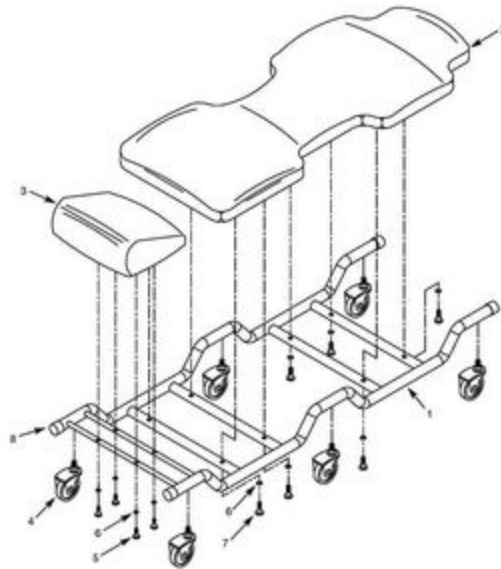

# CRHDTR - HEAVY DUTY TRUCK CREEPER

## PARTS LIST

KEY NO.	DESCRIPTION	QTY.	PART NO.
1	Frame	1	10414.01
2	Bed	1	10059.04
3	Headrest	1	10416.01
4	Caster	6	10060.00
5	1/4"-20 x 1 1/2" Phillips Pan Head Screw	4	07934.01
6	1/4" Flat Washer	12	10421.01
7	1/4"-20 x 1 1/2" Phillips Pan Head Screw	8	10412.00
8	Cap	4	10424.00

Item: CRHDTR

Description: HEAVY DUTY TRUCK CREEPER

Notes: N/A

Figure No	Part Number	Description	No. Reqd	Warranty Code
0	CRHDTR	HEAVY DUTY TRUCK CREEPER	1	D
1	*N910414.01	FRAME	1	
2	*N910659.04	BED	1	
3	*N910416.01	HEADREST	1	
4	*N910660.00	CASTER	6	
5	*N907934.01	1/4"-20 X 1-1/4" PHILLIPS PAN HEAD SCREW	4	
6	*N910421.01	1/4" - FLAT WASHER	12	
7	*N910412.00	1/4"-20 X 1-1/2" PHILLIPS PAN HEAD SCREW	8	
8	*N910424.00	CAP	4	