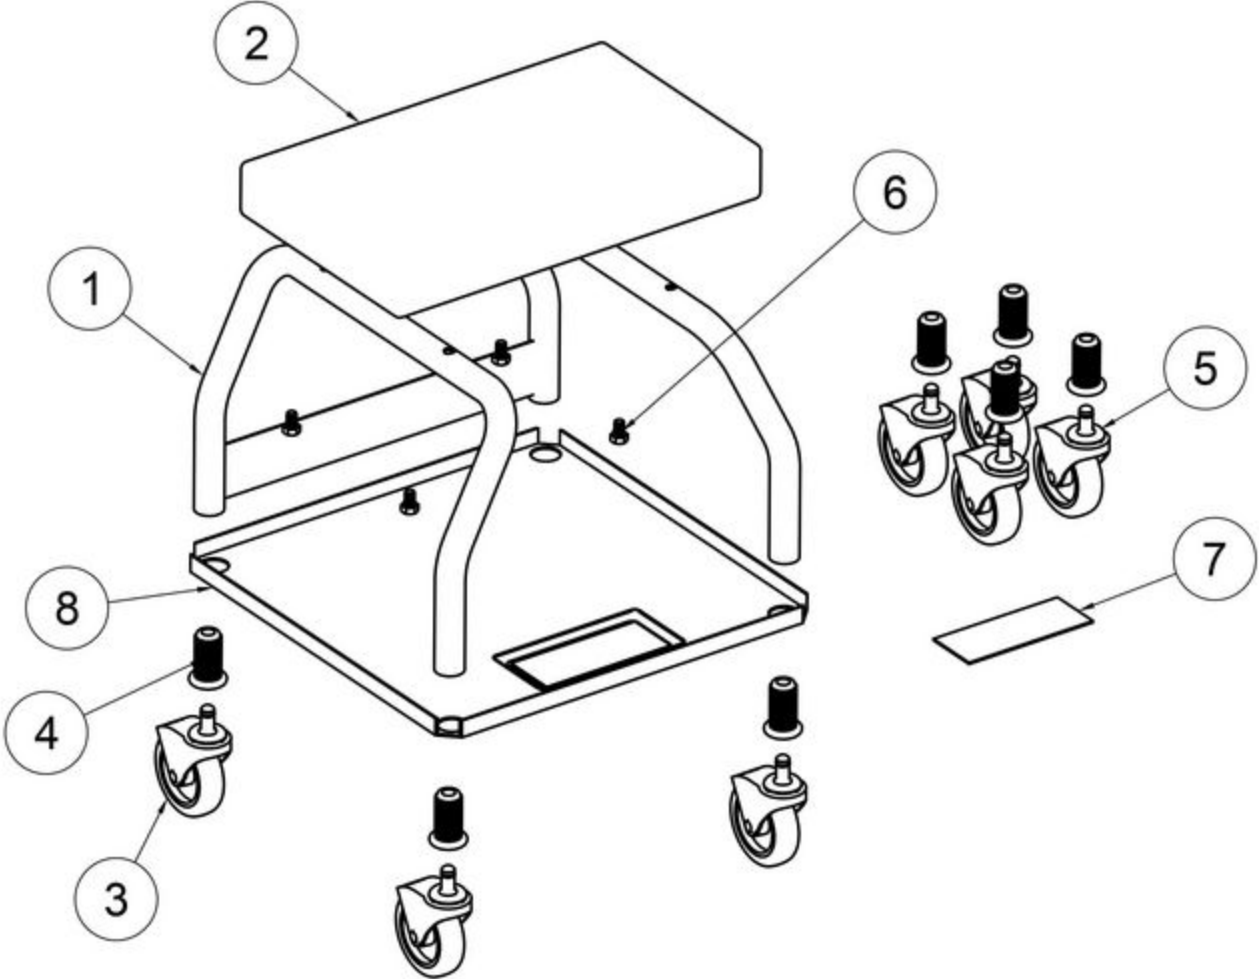

CS3RT - HD MECHANICS SEAT W REAL TREE

Item: CS3RT

Description: HD MECHANICS SEAT W REAL TREE

Notes: N/A

Figure No	Part Number	Description	No. Reqd	Warranty Code
1	*BMHRS-1	REPLACEMENT FRAME	1	
2	*BMCS3RT-pad	REAL TREE REPLACEMENT PAD	1	
3	CS4DRCA	3" REPLACEMENT CASTER W SOCKET	1	D
4	*BMHRS-SOC	SOCKET ONLY (SOLD INDIVIDUALLY)	1	
5	*BMHRS-CSET	REPLACEMENT CASTERS (SET OF 4 WITH SOCKETS)	1	
6	*BMHRS-BOLTS	BOLTS TO ATTACH PAD (4 BOLTS)	1	
7	*BMHRS-MAG	MAGNET REPLACEMENT	1	
8	BMCS4D-T	TRAY FOR CS4D	1	X