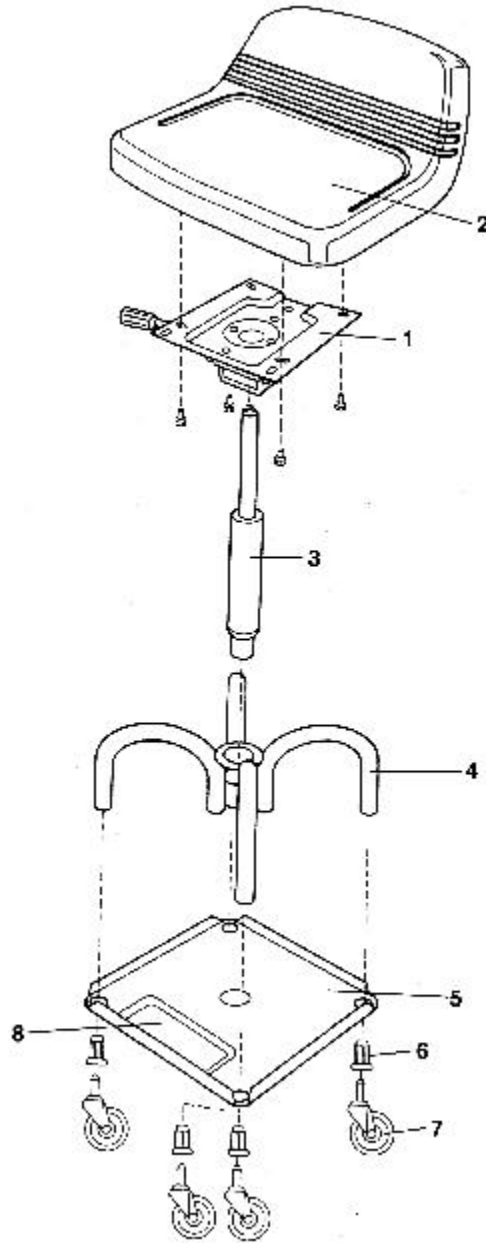

CS4DAH - ADJUSTABLE HEIGHT CREEPR SEAT

Item: CS4DAH

Description: ADJUSTABLE HEIGHT CREEPR SEAT

Notes: VENDOR - WHITESIDE

Figure No	Part Number	Description	No. Reqd	Warranty Code
1	BMCS4DAH-1	AJUSTABLE HANDLE	1	X
2	BMCS4DAH-2	SEAT FOR CS4DAH	1	K
3	BMCS4DAH-3	GAS CYLINDER	1	K
4	BMCS4DAH-4	HRAS FRAME BLACK	1	X
5	BMCS4DAH-5	BOTTOM TRAY BLACK	1	X
6	CS4DSRA	SOCKET FOR CS4D/DAH SERIES	1	T
7	CS4DRC	REPLACEMENT CASTER FOR CS4D	4	K
8	BMCS4D-MS	TRAY MAGNET F/CS4D	1	X
9	*BMOBTAIN LOCALLY	5/16-18" BOLT PACKAGE TO ATTACH SEAT	4	