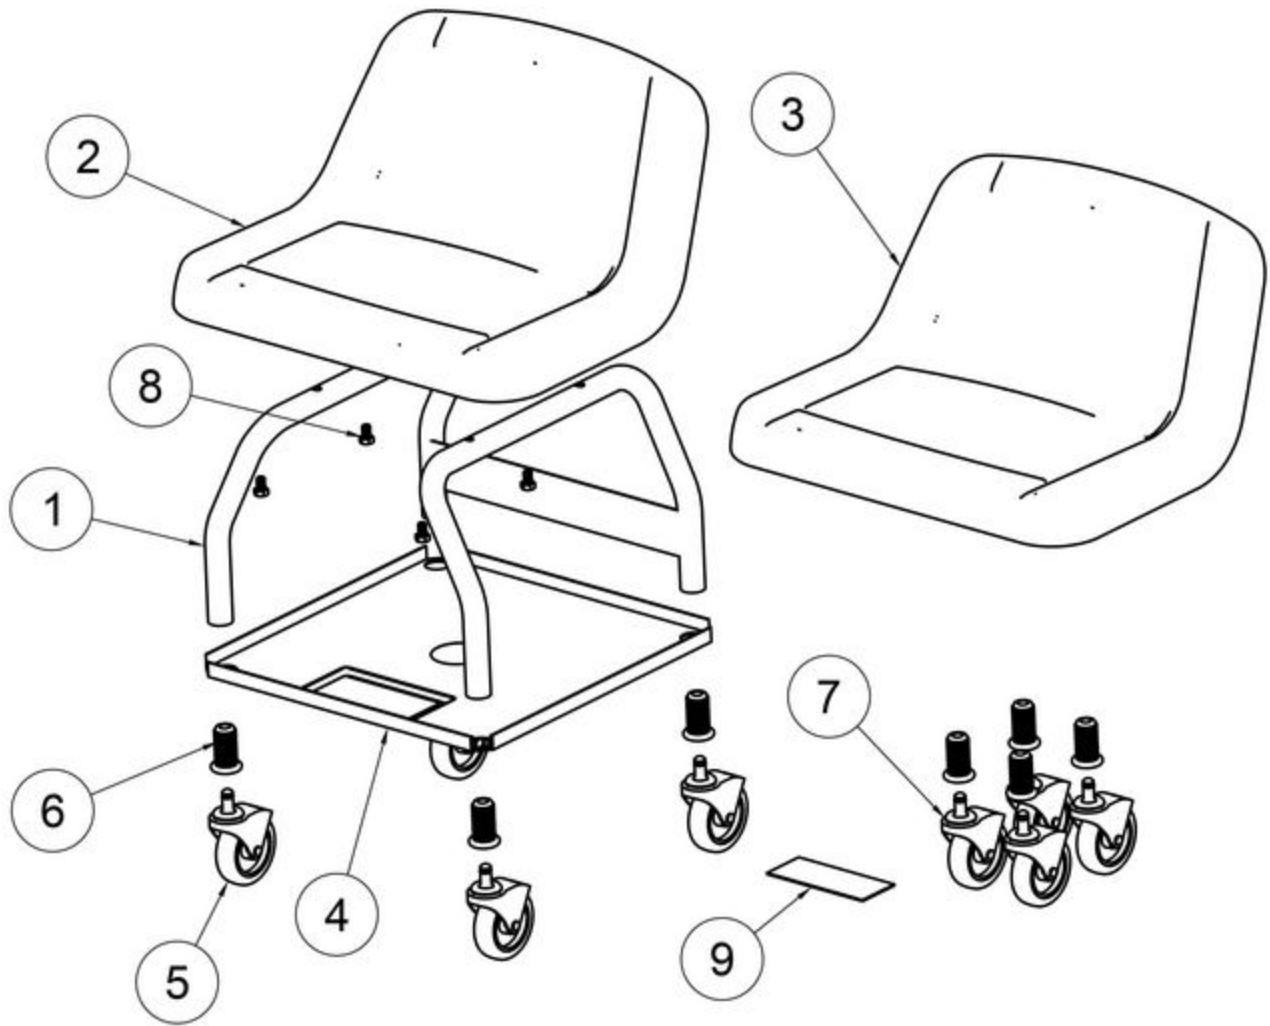

CS4DR - PADDED CREEPER SEAT - RED

Item: CS4DR

Description: PADDED CREEPER SEAT - RED

Notes: N/A

Figure No	Part Number	Description	No. Reqd	Warranty Code
1	BMCS4D-F	HRS FRAME F/CS4D	1	X
2	BMCS4DR-S	SEAT FOR CS4DR	1	B
3	BMCS4DR-SCR	SEAT COVER F/CS4DR	1	B
4	BMCS4D-T	TRAY FOR CS4D	1	X
5	CS4DRCA	3" REPLACEMENT CASTER W SOCKET	4	D
6	CS4DSRA	SOCKET FOR CS4D/DAH SERIES	4	T
8	BMCS4D-BN	BOLTS (4) FOR CS4D	4	K