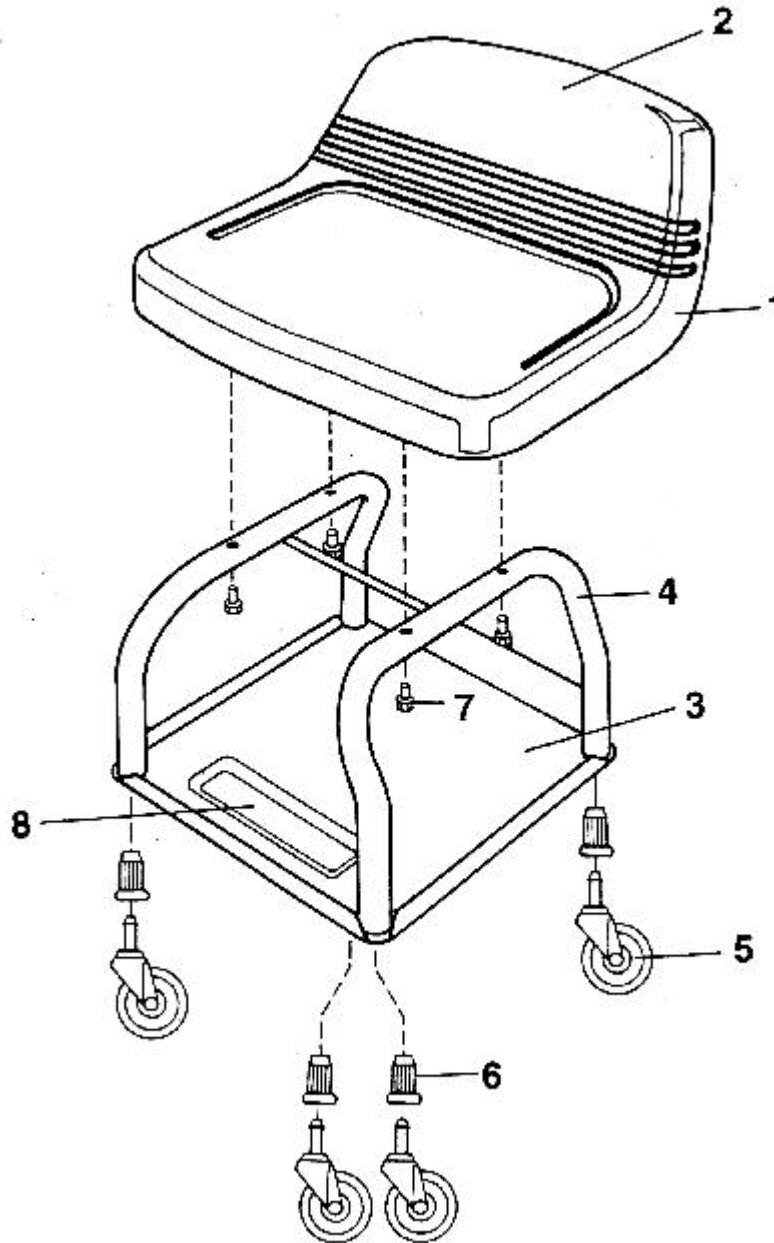

CS4D - PADDED CREEPER SEAT - BLACK

Item: CS4D

Description: PADDED CREEPER SEAT - BLACK

Notes: VENDOR - WHITESIDE MFG.

Figure No	Part Number	Description	No. Reqd	Warranty Code
1	BMCS4D-S	SEAT FOR CS4D	1	B
2	BMCS4D-SC	BLK SEAT COVER F/CS4D	1	K
3	BMCS4D-T	TRAY FOR CS4D	1	X
4	BMCS4D-F	HRS FRAME F/CS4D	1	X
5	CS4DRC	REPLACEMENT CASTER FOR CS4D	4	K
6	CS4DSRA	SOCKET FOR CS4D/DAH SERIES	4	T
7	BMCS4D-BN	BOLTS (4) FOR CS4D	4	K
8	BMCS4D-MS	TRAY MAGNET F/CS4D	1	X