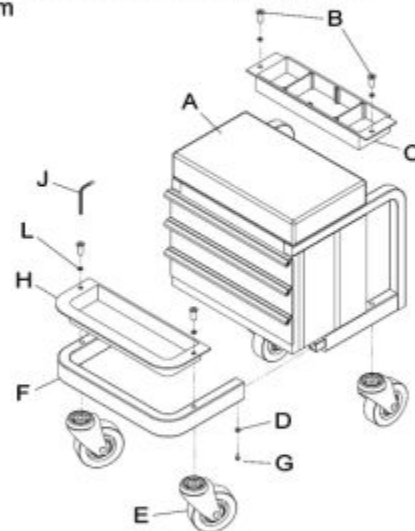

CSTB1 - HD TOOL BOX CREEPER SEAT

REPLACEMENT PARTS

Not all components of the jack are replacement items, but are illustrated as a convenient reference of location and position in the assembly sequence. When ordering parts, please give the Model number, part number and parts description. Call or write for current pricing: Matco Tools, 4403 Allen Road, Stow, OH 44224-1096, U.S.A.
 Tel: (866) BUY-TOOL Matco Tools Website: <http://www.matcotools.com>

Replacement Parts List

Item	Description	Qty
92450-A-MATCO	Seat Cushion	1
92450-B	Caster Fasteners	4
92450-C	Rear Tool Tray	1
92450-D	Flat Washer	2
92450-E	Swivel Caster	4
92450-G	#2 Philips Screw	2
92450-H	Front Tool Tray	1
92450-K	Drawer Slide (2 pc) & Rivet (8 pc) Set, not shown	1
92450-L	Flat Washer	4

Item: CSTB1

Description: HD TOOL BOX CREEPER SEAT

Notes: N/A

Figure No	Part Number	Description	No. Reqd	Warranty Code
1	Q392450A-MAT	SEAT CUSHION F/ CSTB1	1	B
2	Q392450-B	CASTER FASTNER F/CSTB1	4	B
3	Q392450-C	REAR TRAY/CSTB1	1	B
4	Q392450-D	FLAT WASHER/CSTB1	2	B
5	Q392450-E	CASTER F/CSTB1	4	B
6	Q392450-G	#2 PHILLIPS SCREW F/ CSTB1	2	B
7	Q392450-H	FRONT TOOL TRAY F/CSTB1	1	B
8	Q392450-K	DRAWER SLIDES F/ CSTB1	1	B
9	Q392450-L	FLAT WASHER/CSTB1	4	B