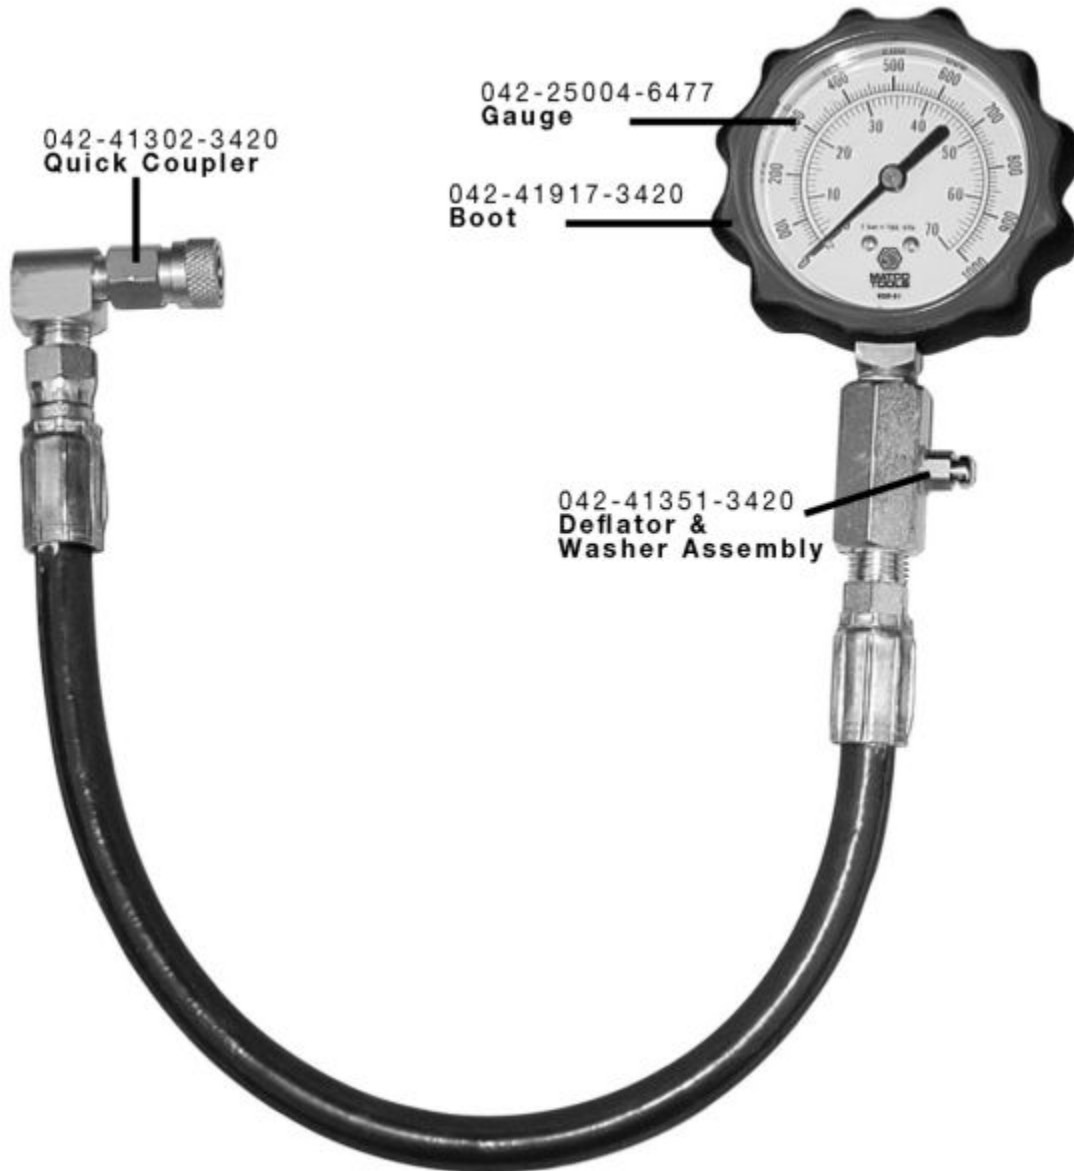

CT15A - DIESEL COMPRESSION TESTER

Item: CT15A

Description: DIESEL COMPRESSION TESTER

Notes: N/A

Figure No	Part Number	Description	No. Reqd	Warranty Code
1	41302	QUIK COUPLER F/ DIESEL TESTER	1	D
2	D725004	GAUGE ONLY F/DCT15	1	D
3	BD41917	GAUGE BOOT FOR CT166AK KIT	1	D
4	41351	DEFLATOR VALVE F/ FIT14 & CT1	1	X