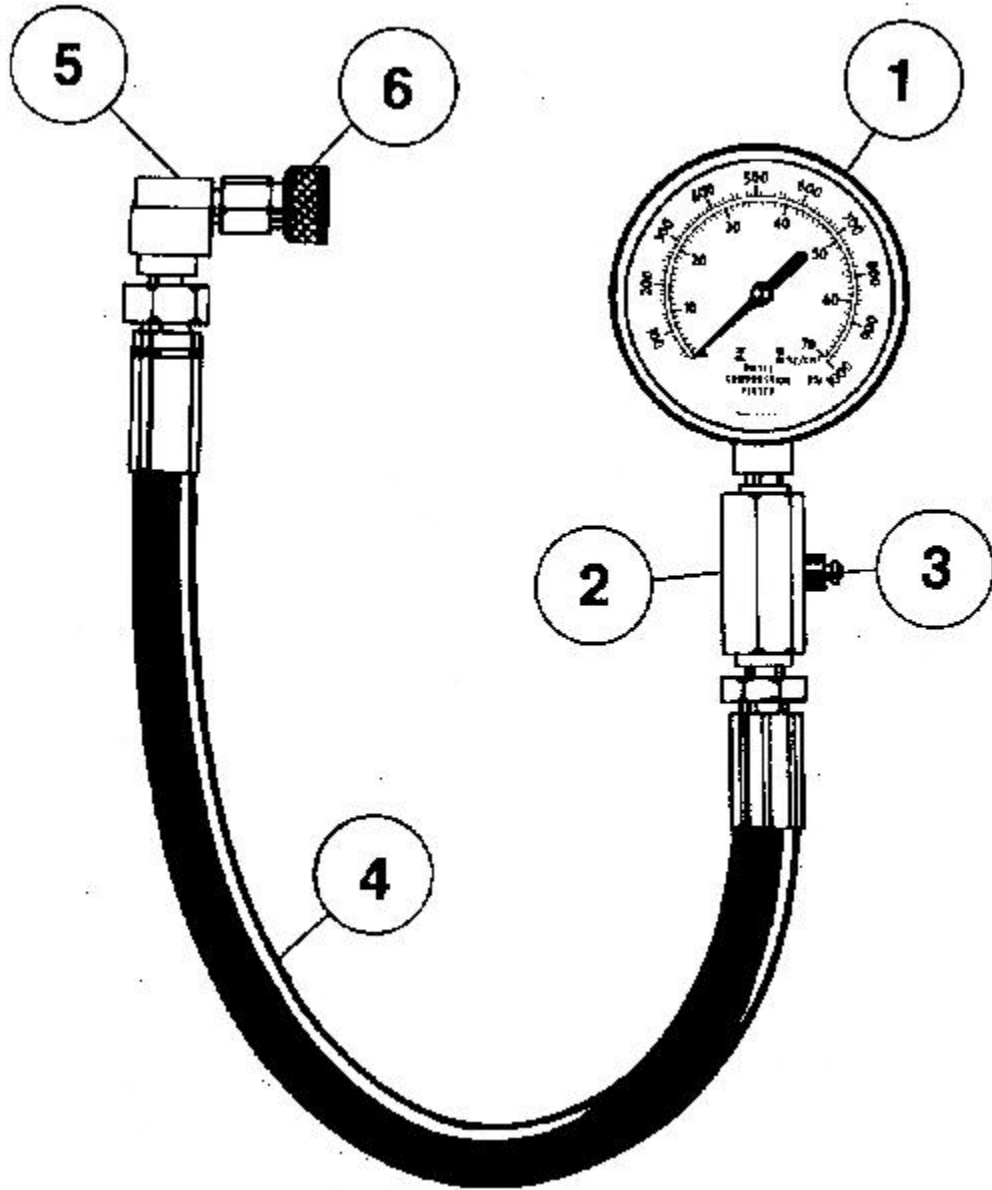

CT15 - DIESEL COMPRESSION TESTER

Item: CT15

Description: DIESEL COMPRESSION TESTER

Notes: N/A

Figure No	Part Number	Description	No. Reqd	Warranty Code
1	BD25001	GAUGE F/CT15	1	D
1	BD41455	LENS F/PST22A	1	D
2	BD60610	CONNECTOR F/TU15	1	D
3	BD41351	DEFLATOR F/CT15	1	X
4	BD33165	HOSE ASSY.	1	D
5	BD11501	STREET ELBOW F/CT15	1	D
6	BD41302	QUICK COUPLER F/CT15	1	X