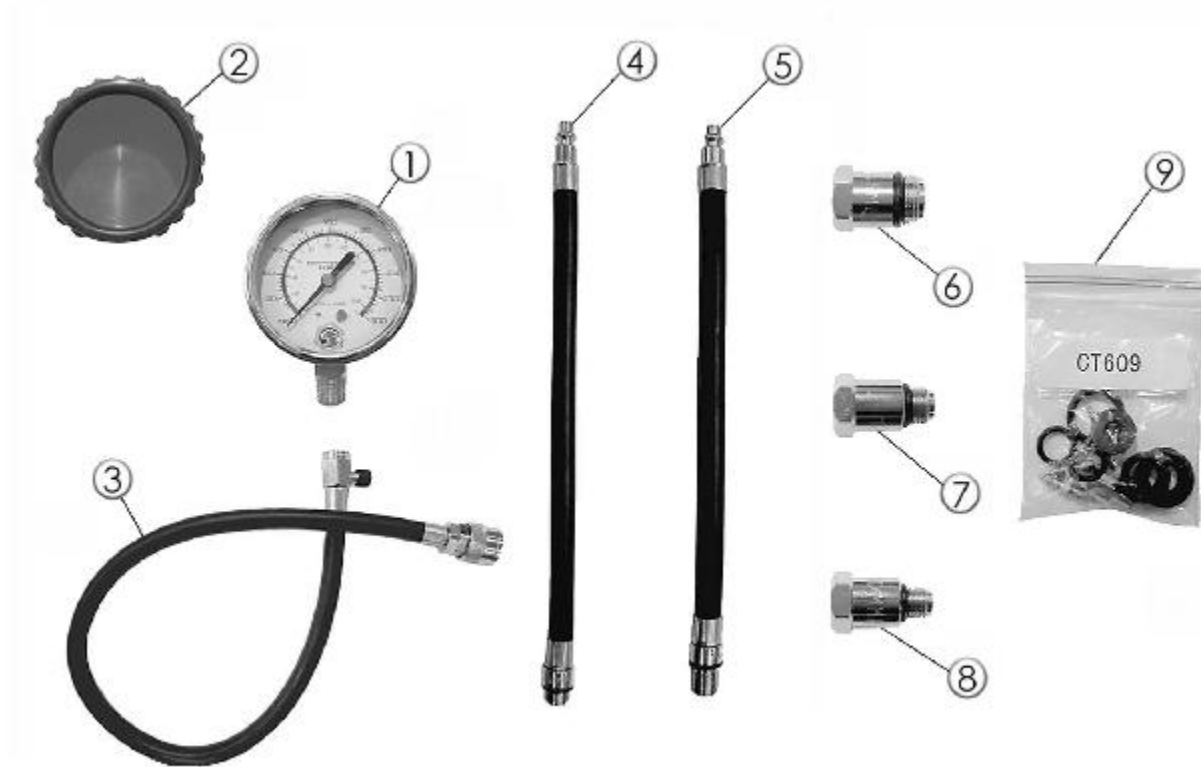

CT60K - COMPRESSION TESTING SET

Item: CT60K

Description: COMPRESSION TESTING SET

Notes: N/A

Figure No	Part Number	Description	No. Reqd	Warranty Code
1	JCCT603	COMPRESSION GAUGE F/CT90K	1	D
2	JCCT610	GAUGE BOOT F/CT60K/CT90K	1	X
3	JCCT602	HOSE ASSEMBLY F/CT60K/CT90K	1	D
4	JCCT607	HOSE 12 14MM ADPT F/CT60K/90K	1	D
5	JCCT608	HOSE 12 14MM LONG REACH ADAPT	1	D
6	JCCT604	18MM ADAPTER F/CT60K/CT90K	1	D
7	JCCT605	12MM ADAPTER F/CT60K/CT90K	1	X
8	JCCT606	10MM ADAPTER F/CT60K/CT90K	1	D
9	JCCT609	REPAIR KIT F/CT60K/CT90K	1	D
10	JCCT601	CARRY CASE F/CT60K	1	X
11	*FU0001-3305	INSTRUCTION LABEL, NOT SHOWN	1	