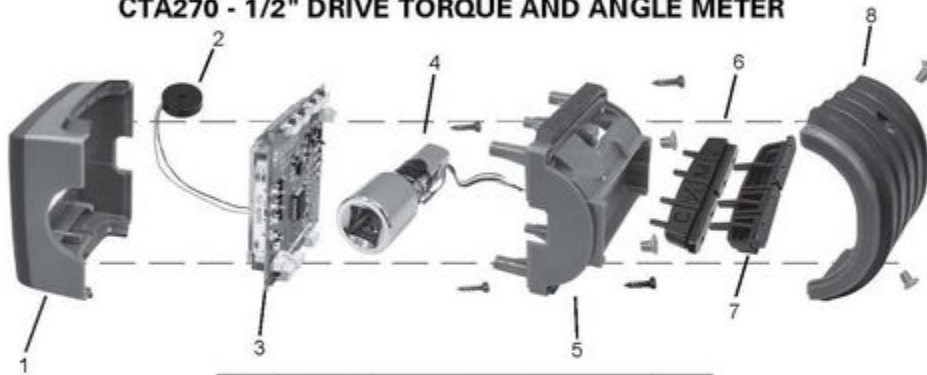

CTA270 - 1/2 DR. TORQUE AND ANGLE METER

BTA115 - 3/8" DRIVE TORQUE AND ANGLE METER
CTA270 - 1/2" DRIVE TORQUE AND ANGLE METER

INDEX NO.	PART NO.	DESCRIPTION	REQ'D NO.
1	BTCT0138	Front Cover for BTA115	1
	BTCT0112	Front Cover for CTA270	1
2	BTCT02	Buzzer	1
3	BTCT03	PC Board Assembled	1
4	BTCT0438	Extension With Sensor for BTA115	1
	BTCT0412	Extension With Sensor for CTA270	1
5	BTCT0538	Battery Case for BTA115	1
	BTCT0512	Battery Case for CTA270	1
6	BTCT06	Top Button	1
7	BTCT07	Bottom Button	1
8	BTCT0838	Rear Cover for BTA115	1
	BTCT0812	Rear Cover for CTA270	1

Item: CTA270

Description: 1/2 DR. TORQUE AND ANGLE METER

Notes: N/A

Figure No	Part Number	Description	No. Reqd	Warranty Code
1	*TMBTCT0112	FRONT COVER FOR CTA270	1	
2	*TMBTCT02	BUZZER	1	
3	*TMBTCT03	PC BOARD ASSEMBLED	1	
4	*TMBTCT0412	EXTENSION WITH SENSOR FOR CTA270	1	
5	*TMBTCT0512	BATTERY CASE FOR CTA270	1	
6	*TMBTCT06	TOP BUTTON	1	
7	*TMBTCT07	BOTTOM BUTTON	1	
8	*TMBTCT0812	REAR COVER FOR CTA270	1	