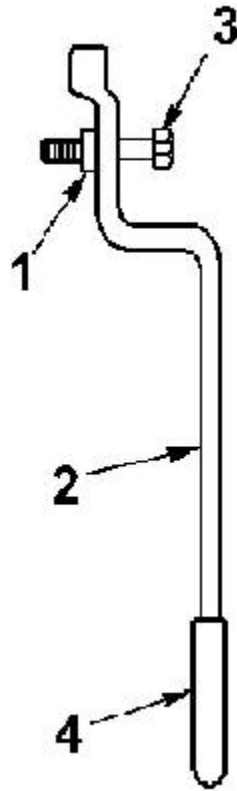

CW7028 - SPICER CLUTCH ADJ WR

Item: CW7028

Description: SPICER CLUTCH ADJ WR

Notes: N/A

Figure No	Part Number	Description	No. Reqd	Warranty Code
1	FU29765	SPACES	1	B
2	FU34856	WRENCH	1	B
3	FU14817	CAP SCREW F/CW7028	1	B
4	*FU210345	HANDLE GRIP	1	