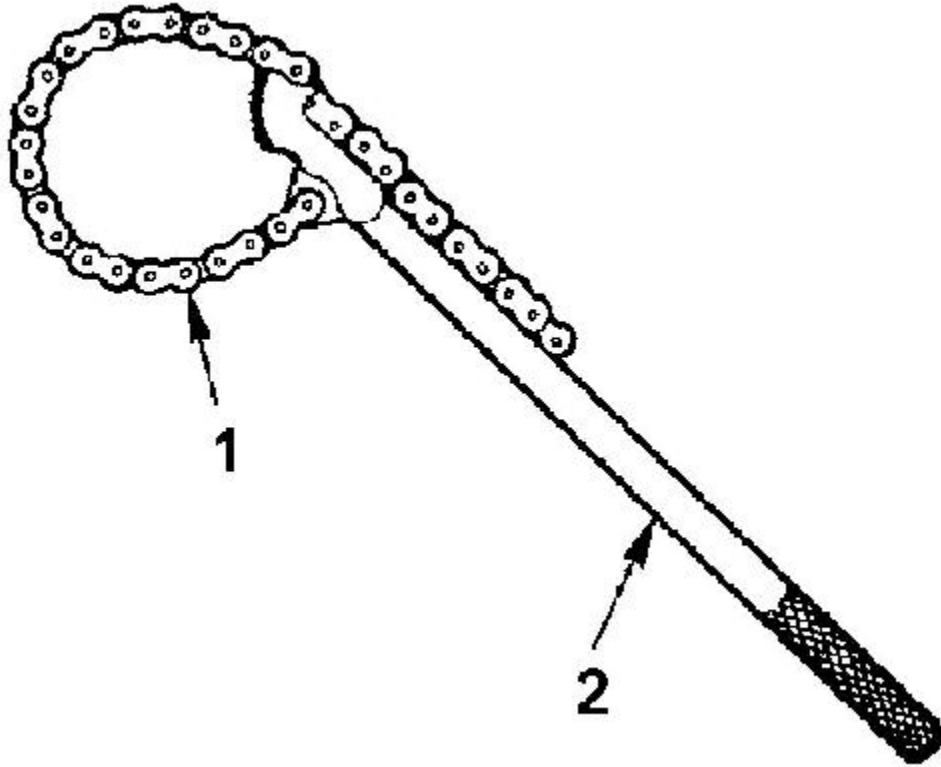

CW888 - HEAVY-DUTY CHAIN WRENCH

.....

Item: CW888

Description: HEAVY-DUTY CHAIN WRENCH

Notes: VENDOR - OTC.

Figure No	Part Number	Description	No. Reqd	Warranty Code
1	CW888-A	CHAIN	1	A
2	FU33118	HANDLE ONLY F/CW888	1	B
3	FU13438	CHAIN PIN F/CW888	1	X