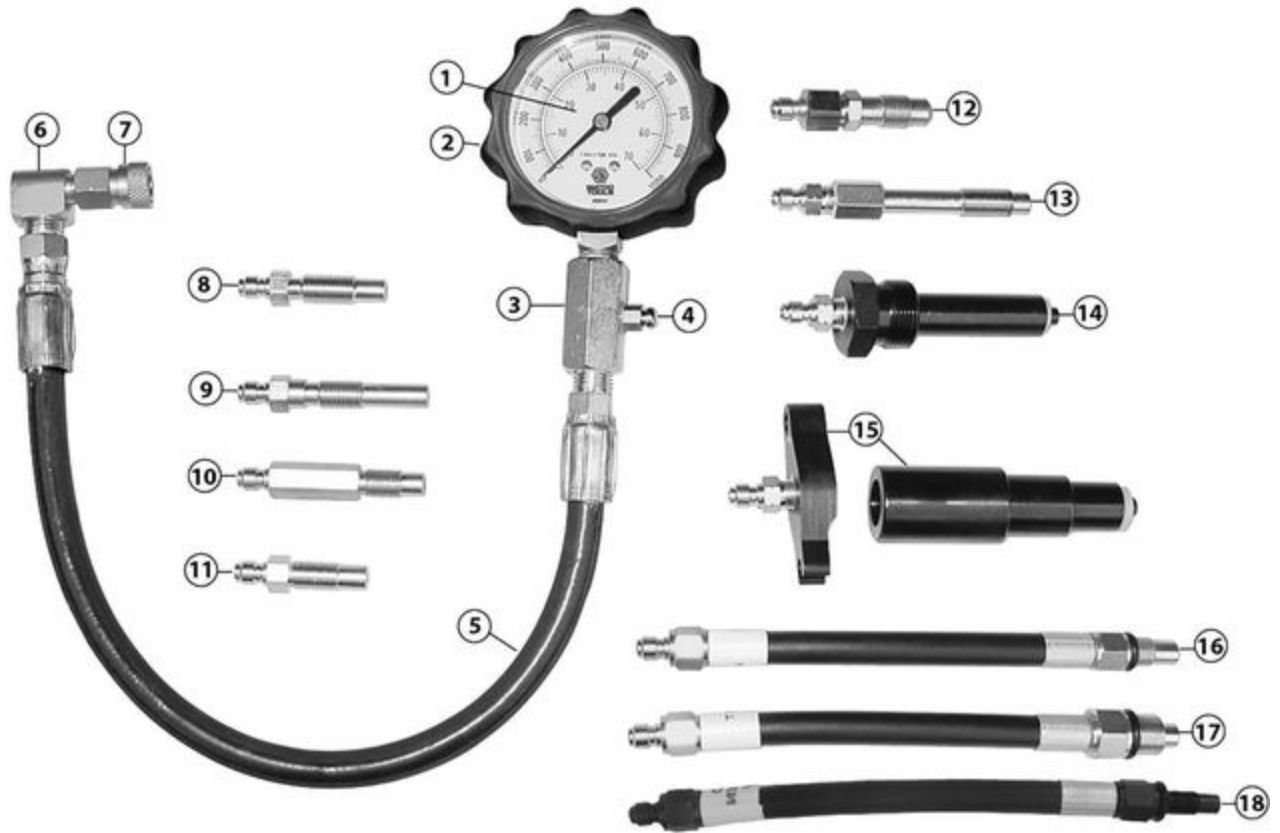

DCT15 - DIESEL COMPRESSION SET - TRUCK

Item: DCT15

Description: DIESEL COMPRESSION SET - TRUCK

Notes: N/A

Figure No	Part Number	Description	No. Reqd	Warranty Code
0	D752026	BLOW MOLDED CASE F/DCT15	1	D
0	CT65-D1	VAL.CORE F/CT65&66	10	D
1	D725004	GAUGE ONLY F/DCT15	1	D
2	BD41917	GAUGE BOOT FOR CT166AK KIT	1	D
3	BD60611	CONNECTOR	1	X
4	BD41351	DEFLATOR F/CT15	1	X
5	BD33165	HOSE ASSY.	1	D
6	BD11501	STREET ELBOW F/CT15	1	D
7	BD41302	QUICK COUPLER F/CT15	1	X
8	BDTU15-14	TOYOTA 2.2 TESTER ADPT.	1	D
9	BDTU15-3A	TOYOTA/DURAMAX COMP ADAPTER	1	D
10	BDTU-15-2A	DIESEL COMPRESSION ADAPTER	1	D
11	BDTU-15-1A	M10 X 1.00 DIESEL ADAPTER	1	D
12	BDTU15-23	DIESEL ADAPTER	1	D
13	BDTU-15-38	6.6L DIESEL COMPR ADAPTER	1	D
14	BDTU15-17	CUMMINS B DIESEL ADPT	1	D
15	BDTU15-26	5.9L 24 VALVE CUMMINS ADAPTER	1	D
16	BDTU15-22A	FORD NAVISTAR ADAPTER F/CT155	1	D
17	DTC1524	DIESEL COMPR ADPTR FORD/INTERN	1	D
18	D7TU-15-80	6.7L COMPRESSION ADAPTER	1	D