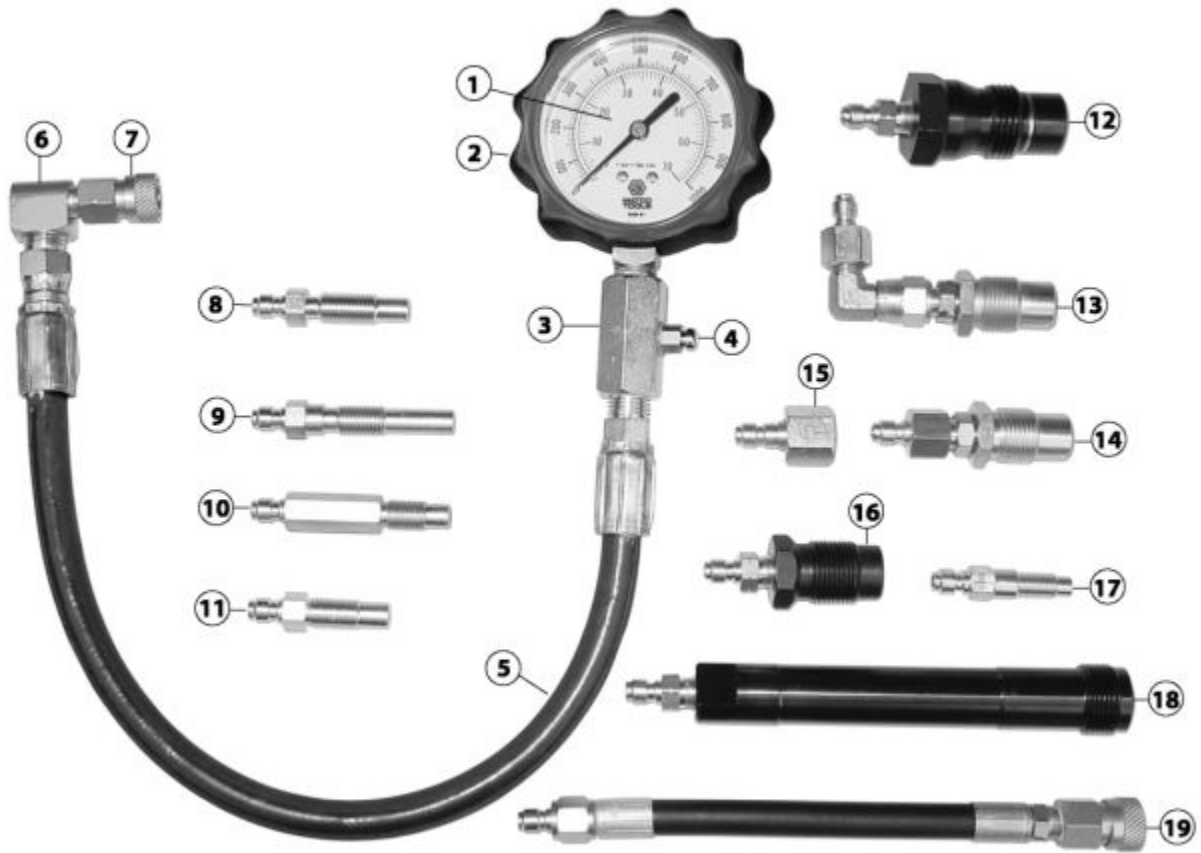

DCTA15 - DIESEL COMPRESSION SET - AUTO

Item: DCTA15

Description: DIESEL COMPRESSION SET - AUTO

Notes: N/A

Figure No	Part Number	Description	No. Reqd	Warranty Code
0	D752026	BLOW MOLDED CASE F/DCT15	1	D
0	CT65-D1	VAL.CORE F/CT65&66	11	D
1	D7TU-15-59	1000 PSI GAUGE ASSEMBLY	1	D
2	BD41917	GAUGE BOOT FOR CT166AK KIT	1	D
3	BD60611	CONNECTOR	1	X
4	BD41351	DEFLATOR F/CT15	1	X
5	BD33165	HOSE ASSY.	1	D
6	BD11501	STREET ELBOW F/CT15	1	D
7	BD41302	QUICK COUPLER F/CT15	1	X
8	BDTU-15-1A	M10 X 1.00 DIESEL ADAPTER	1	D
9	BDTU-15-2A	DIESEL COMPRESSION ADAPTER	1	D
10	BDTU15-3A	TOYOTA/DURAMAX COMP ADAPTER	1	D
11	BDTU15-14	TOYOTA 2.2 TESTER ADPT.	1	D
12	BDTU-15-4A	VW DIESEL COMPRESSION ADAPTER	1	D
13	BDTU15-5	MERCEDES ADAPT	1	D
14	BDTU15-6	ADAPTER F/PEUGEOT & MERCEDES	1	D
15	BDTU15-13	DIESEL ADAPTER	1	D
16	BDTU-15-34	INJECTOR ADAPTER	1	D
17	BDTU-15-35	8MM X 1.0 ADPTR F/KUBOTA	1	D
18	BDTU-15-39	DIESEL COMP TEST ADPT F/S350	1	D
19	BDTU15-30	7" DIESEL COMPRESS. EXTENSION	1	D