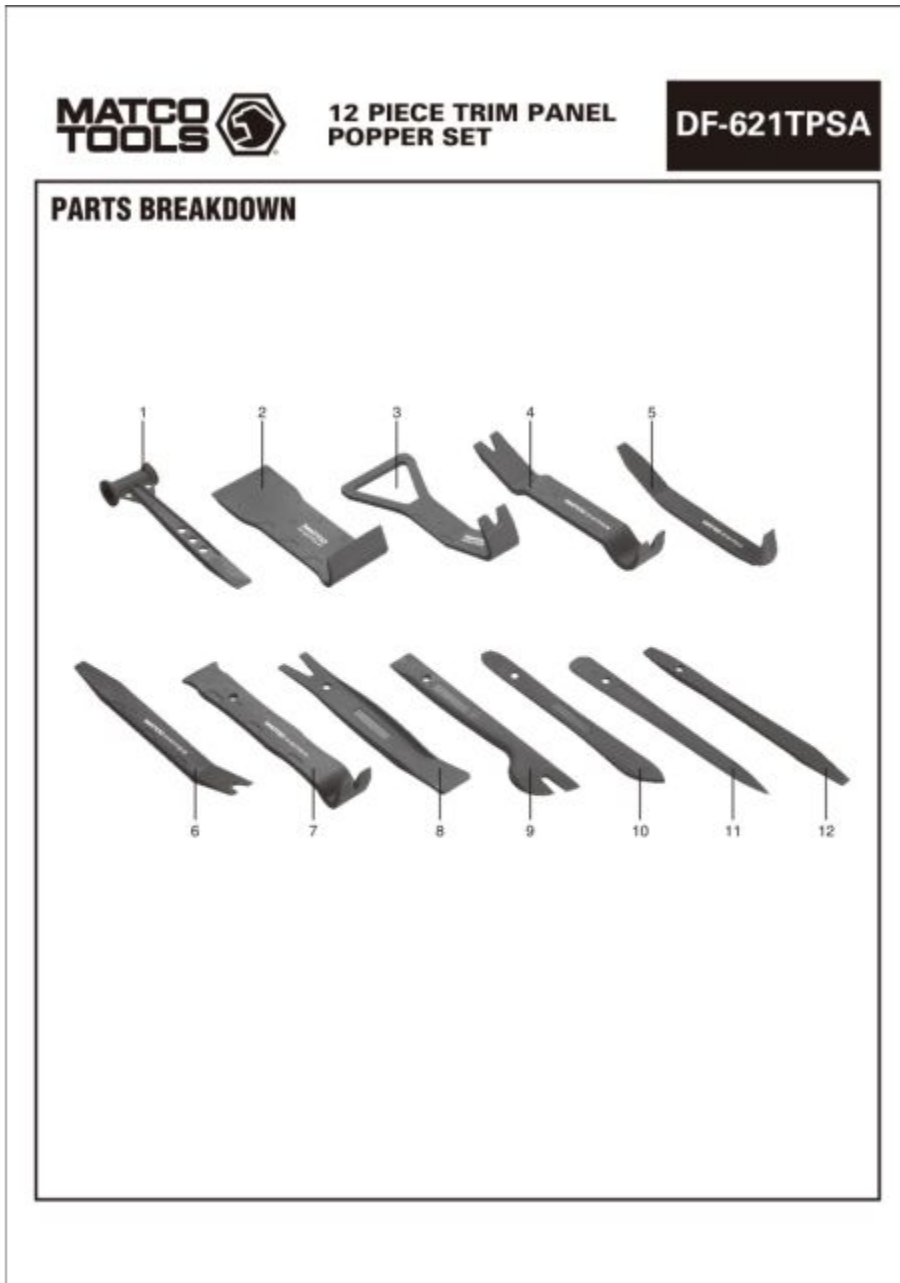

DF-621TPSA - TRIM PANEL POPPER SET - 12 PC

Item: DF-621TPSA

Description: TRIM PANEL POPPER SET - 12 PC

Notes: N/A

Figure No	Part Number	Description	No. Reqd	Warranty Code
1	H1621TPSA-01	PANEL REMOVER DF-621TPSA	1	D
2	H1621TPSA-02	REMOVER WIDE TYPE	1	D
3	H1F621TPSA03	REMOVER - PULL TYPE	1	D
4	H1F621TPSA04	HANDY REMOVER	1	X
5	H1621TPSA-05	REMOVER NARROW TYPE	1	D
5	H1621TPSA-05	REMOVER NARROW TYPE	1	D
6	H1621TPSA-06	UPHOLSTERY CLIP REMOVER	1	D
7	H1621TPSA-07	ANGLE CLIP REMOVER	1	L
8	H1F621TPSA08	FLAT CLIP PANEL REMOVER	1	D
9	H1F621TPSA09	CLIP PANEL REMOVER	1	X
10	H1621TPSA-10	PANEL REMOVER	1	D
11	H1621TPSA-11	SHARP PANEL REMOVER	1	D
12	H1621TPSA-12	STRAIGHT PANEL REMOVER	1	D