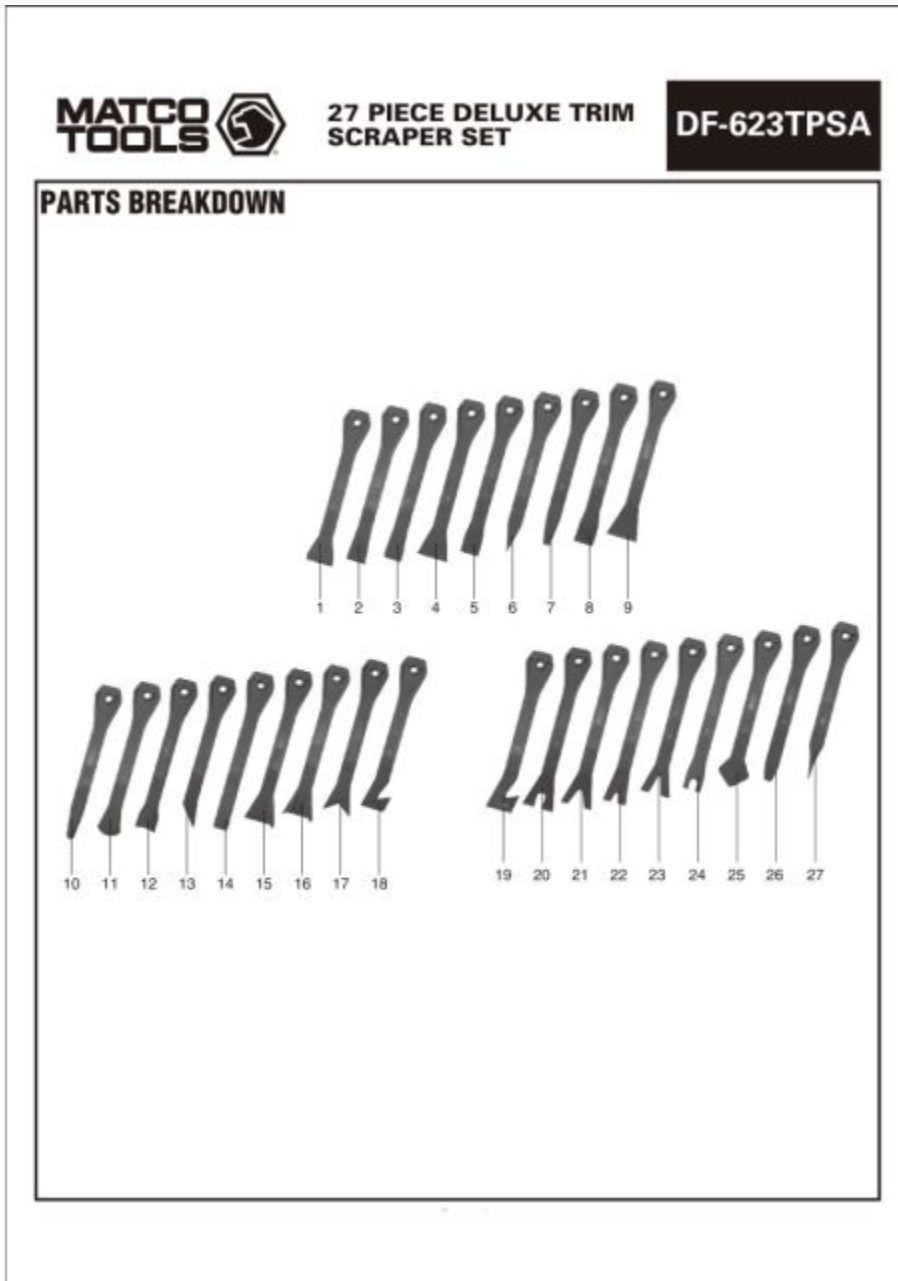

DF-623TPSA - DELUXE TRIM SCRAPER SET - 27PC

Item: DF-623TPSA

Description: DELUXE TRIM SCRAPER SET - 27PC

Notes: N/A

Figure No	Part Number	Description	No. Reqd	Warranty Code
1	H1F623TPSA01	WIDE THICK CHISEL	1	D
2	H1F623TPSA02	MEDIUM THICK CHISEL	1	D
3	H1F623TPSA03	MEDIUM THIN CHISEL	1	D
4	H1F623TPSA04	WIDE THIN CHISEL	1	D
5	H1F623TPSA05	PANEL REMOVER	1	D
6	H1F623TPSA06	POINTED SCRAPER	1	D
7	H1F623TPSA07	ROUNDED TIP	1	D
8	H1F623TPSA08	MEDIUM PRY CHISEL	1	D
9	H1F623TPSA09	WIDE PRY CHISEL	1	D
9	H1F623TPSA09	WIDE PRY CHISEL	1	D
10	H1F623TPSA10	ROUNDED POINT TIP	1	D
11	H1F623TPSA11	WIDE SPOON	1	D
12	H1F623TPSA12	CONCAVE SPOON	1	D
13	H1F623TPSA13	ANGLEDD CHISEL	1	D
14	H1F623TPSA14	RIGHT ANGLE HOOK	1	D
15	H1F623TPSA15	SINGLE TRIM REMOVER	1	D
16	H1F623TPSA16	DOUBLE TRIM REMOVER	1	D
17	H1F623TPSA17	FORKED CHISEL	1	D
18	H1F623TPSA18	HOOKED CHISEL	1	D
19	H1F623TPSA19	ANGLED HOOKED CHISEL	1	D
20	H1F623TPSA20	CLIP REMOVER - ROUND	1	D
21	H1F623TPSA21	CLIP REMOVER - WIDE	1	D
22	H1F623TPSA22	CLIP REMOVER - DETAIL	1	D
23	H1F623TPSA23	FLAT WEDGE - WIDE FORK	1	D
24	H1623TPSA-24	FLAT WEDGE - CIRCLE FORK	1	D
25	H1F623TPSA25	SPADE WEDGE	1	D
25	H1F623TPSA25	SPADE WEDGE	1	D
26	H1F623TPSA26	HOOK WEDGE	1	D
27	H1F623TPSA27	THIN HOOK WEDGE	1	D