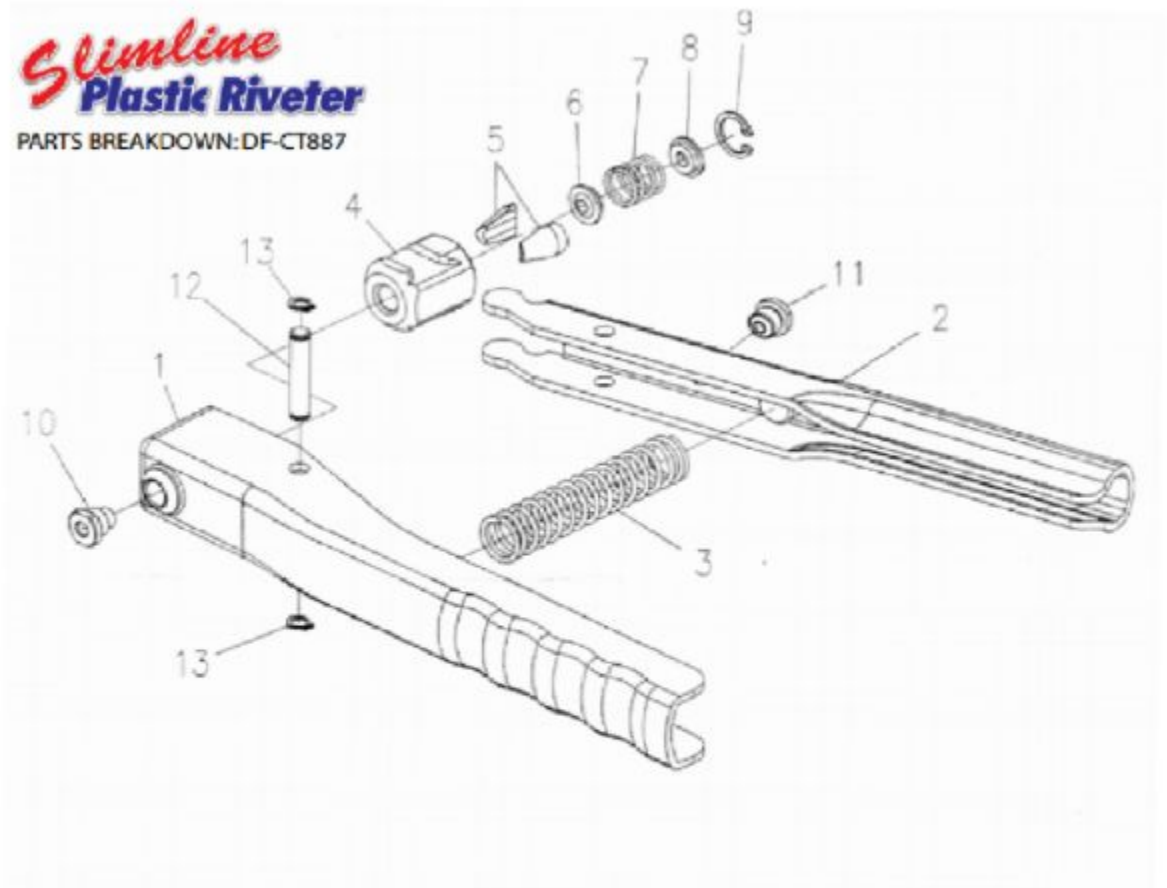

DF-CT887 - SLIMLINE PLASTIC RIVETER

| Ref. No. | Part No. | Description | Qty /Tool | Ref. No. | Part No. | Description | Qty /Tool |
|----------|------------|---------------|-----------|----------|------------|----------------|-----------|
| 1 | SPCT887001 | Handle | 1 | 8 | SPCT887008 | Washer | 1 |
| 2 | SPCT887002 | Handle | 1 | 9 | SPCT887009 | Retaining Ring | 1 |
| 3 | SPCT887003 | Spring | 1 | 10 | SPCT887010 | Screw Ø4 | 1 |
| 4 | SPCT887004 | Chuck Housing | 1 | 11 | SPCT887011 | Screw Ø3 | 1 |
| 5 | SPCT887005 | Chuck | 2 | 12 | SPCT887012 | Pin | 1 |
| 6 | SPCT887006 | Washer | 1 | 13 | SPCT887013 | Retaining Ring | 2 |
| 7 | SPCT887007 | Spring | 1 | | | | |

Item: DF-CT887

Description: SLIMLINE PLASTIC RIVETER

Notes: N/A

| Figure No | Part Number | Description | No. Reqd | Warranty Code |
|-----------|-------------|-------------|----------|---------------|
|-----------|-------------|-------------|----------|---------------|