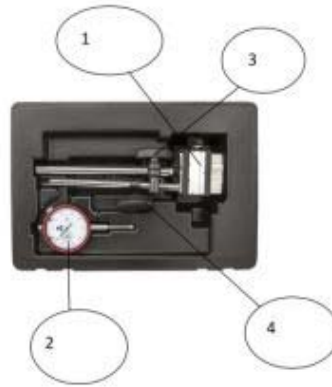

Measurement Sets > DISLR > DIAL INDICATOR SET LONG RANGE

Notes: N/A

Figure No	Part Number	Description	No. Reqd	Warranty Code
1	EQ6418-MO	COMPLETE MAGNETIC BASE	1	D
2	EQ6632MO-70	DIAL INDICATOR	1	D
3	EQ4242	CLAMP F/6416	1	X
4	EQ4241	INDICATOR CLAMP F/6416	1	D
