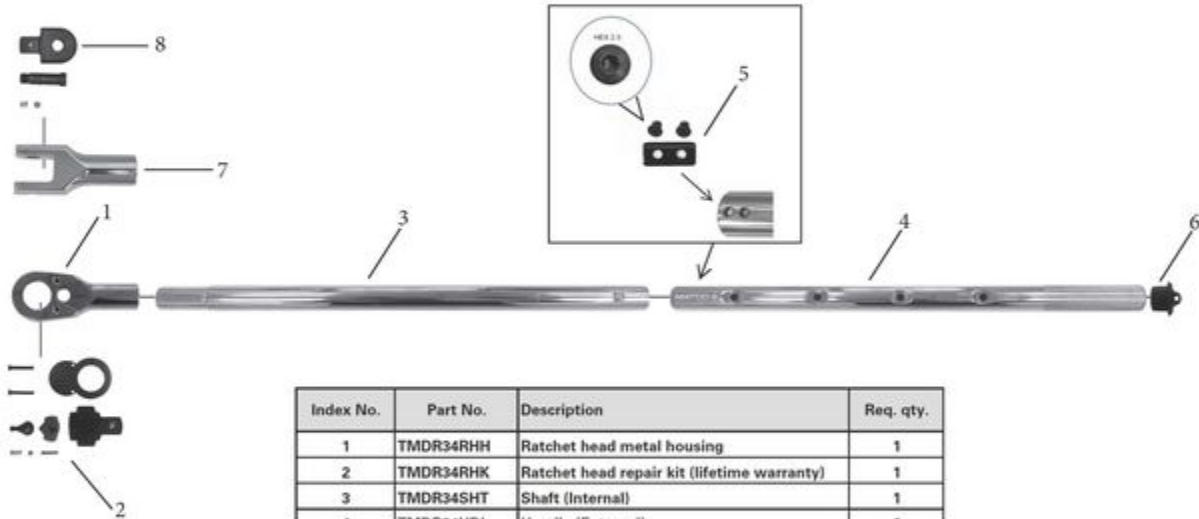

DR34T - 3/4 DR 40" EXTENDABLE RATCHET

**MATCO TOOLS**  **Parts Breakdown**

**3/4" DRIVE EXTENDABLE RATCHET / BREAKER BAR**

Index No.	Part No.	Description	Req. qty.
1	TMDR34RHH	Ratchet head metal housing	1
2	TMDR34RHK	Ratchet head repair kit (lifetime warranty)	1
3	TMDR34SHT	Shaft (Internal)	1
4	TMDR34HDL	Handle (External)	1
5	TMDR34SPS	Stopper plate & screws (M5 - H2.5 head x 2)	1
6	TMDR34CAP	Rubber end cap	1
7	TMDR34FHB	Breaker bar head body (chrome)	1
8	TMDR34FHK	Breaker bar head repair kit (Consumable)	1

Item: DR34T

Description: 3/4 DR 40" EXTENDABLE RATCHET

Notes: N/A

Figure No	Part Number	Description	No. Reqd	Warranty Code
1	TMDR34RHH	RATCHET HEAD METAL HOUSING	1	A
2	DR34RHK	REPAIR HEAD KIT	1	A
3	TMDR34SHT	SHAFT (INTERNAL)	1	A
4	TMDR34HDL	HANDLE (EXTERNAL)	1	A
5	*TMDR34SPS	STOPPER PLATE & SCREWS	1	
6	TMDR34CAP	RUBBER END CAP	1	T
7	TMDR34FHB	BREAKER BAR HEAD BODY CHROME	1	A
8	TMDR34FHK	BREAKER BAR HEAD REPAIR KIT	1	A