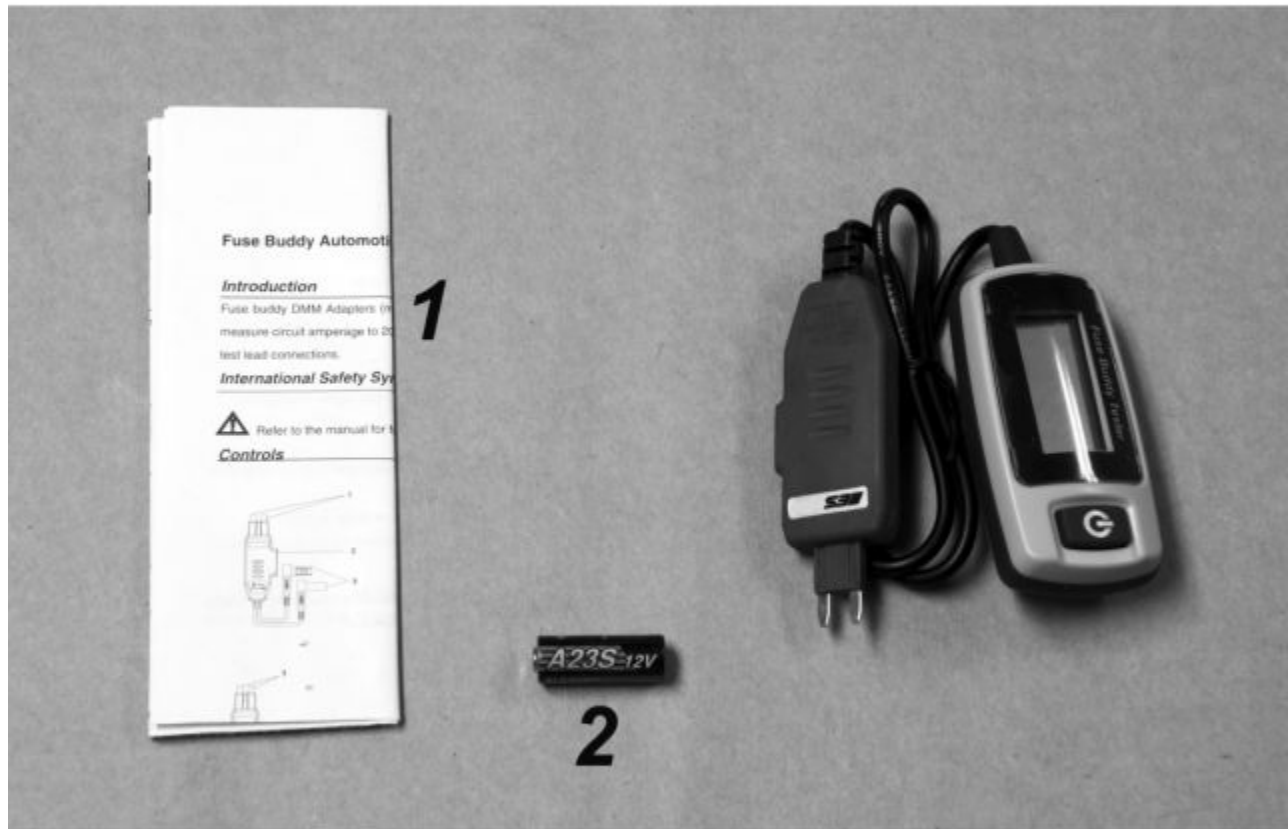

FB305M - 30 AMP FUSE BUDDY TESTER

Item: FB305M

Description: 30 AMP FUSE BUDDY TESTER

Notes: N/A

| Figure No | Part Number | Description                    | No. Reqd | Warranty Code |
|-----------|-------------|--------------------------------|----------|---------------|
| 1         | *J43-266    | INSTRUCTIONS FOR FB305M/FB306B | 1        |               |
| 2         | J43-048     | BATTERY F/ FB304B              | 1        | X             |