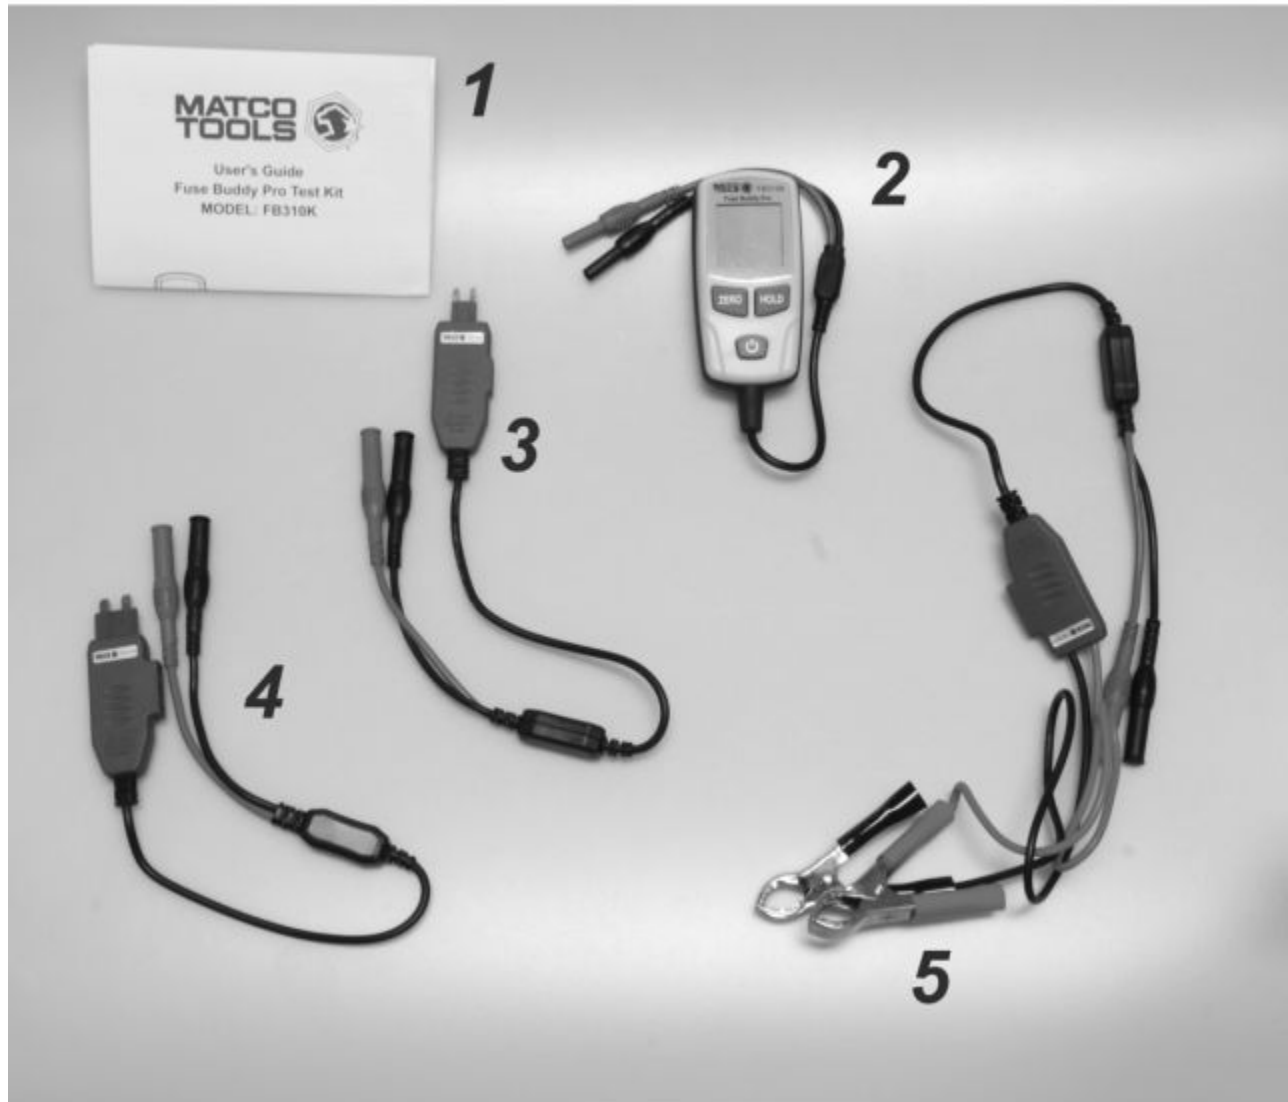

FB310K - FUSE BUDDY PRO TEST KIT

Item: FB310K

Description: FUSE BUDDY PRO TEST KIT

Notes: N/A

Figure No	Part Number	Description	No. Reqd	Warranty Code
1	*J43-344	FUSE BUDDY PRO KIT USER MANUAL	1	
2	J4310-1	REPLACEMENT METER F/FB310K	1	X
3	J4310-3	MINI FUSE ADAPTER REPLACEMENT	1	X
4	J4310-2	ATC FUSE ADAPTER F/ FB310K	1	D
5	J4310-4	REPL POS/NEG LEAD SET F/FB310K	1	X