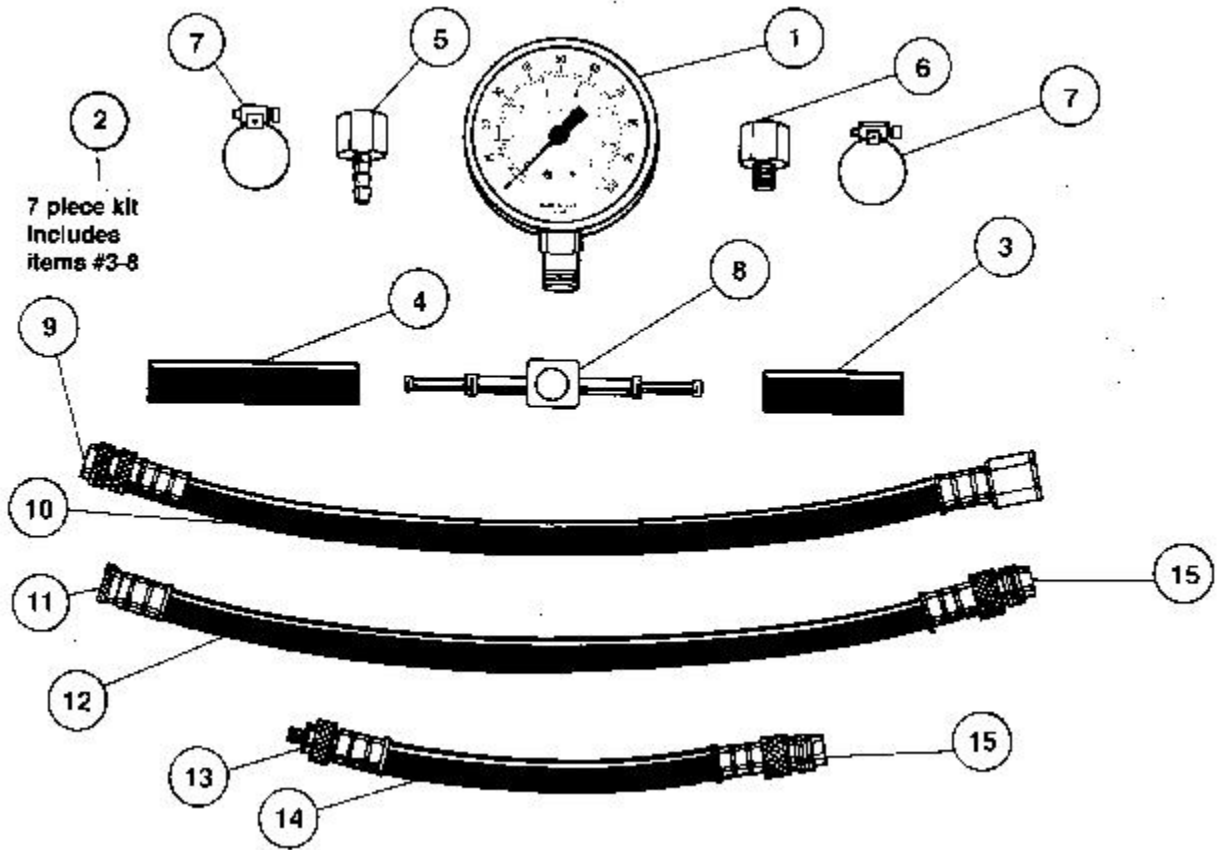

FIT13A - FUEL INJECTION TESTER

Item: FIT13A

Description: FUEL INJECTION TESTER

Notes: VENDOR - HOFFMAN [STAR PRODUCTS] ****SPECIAL NOTE - FIT13APB Is Packed In a Plastic Box - item # 16 (not shown).\r\nFIT13A Is Packed In a Cardboard Box - cardboard box is n/a.

Figure No	Part Number	Description	No. Reqd	Warranty Code
0	BD10402	COUPLING	1	D
0	BD74459	CONVERSION ADAPTER F/3M CLNR	1	D
1	FIT13-G	GAUGE	1	D
1	BD41458	FIT13A SNAP-IN LENS 2-1/2 IN	1	D
2	FIT13-C	SMALL PARTS KIT	1	X
3	BD34021	2 IN CUT HOSE-1/4 IN ID	1	D
4	BD35031	3 IN CUT HOSE-5/16 ID	1	X
5	BD37443	1/4X1/4 FEMALE HOSE COUPLING	1	D
6	BD11301	REDUCING ADPT	1	D
7	BD41152	HOSE CLAMP	2	D
8	BD60210	MANIFOLD ONLY F/FIT13A	1	D
9	BD71307	DEPRESSOR & GASKET	1	X
9	41028W	SCHRADER WASHER (5PK)	1	X
10	FIT13-B	HOSE-GM,LG SCHRADER F/FIT13A	1	X
11	BD41853	RUBBER WASHER	1	X
12	FIT13-D	FORD ADAPTER	1	D
13	BD43051	O RING F/FIT13-E ADAPT.	1	X
14	BD71304	HONDA ADAPTER	1	D
15	CT65-D1	VAL.CORE F/CT65&66	2	D
16	BD52001	PLASTIC BOX 10-3/8X4-5/8X1-11	1	D