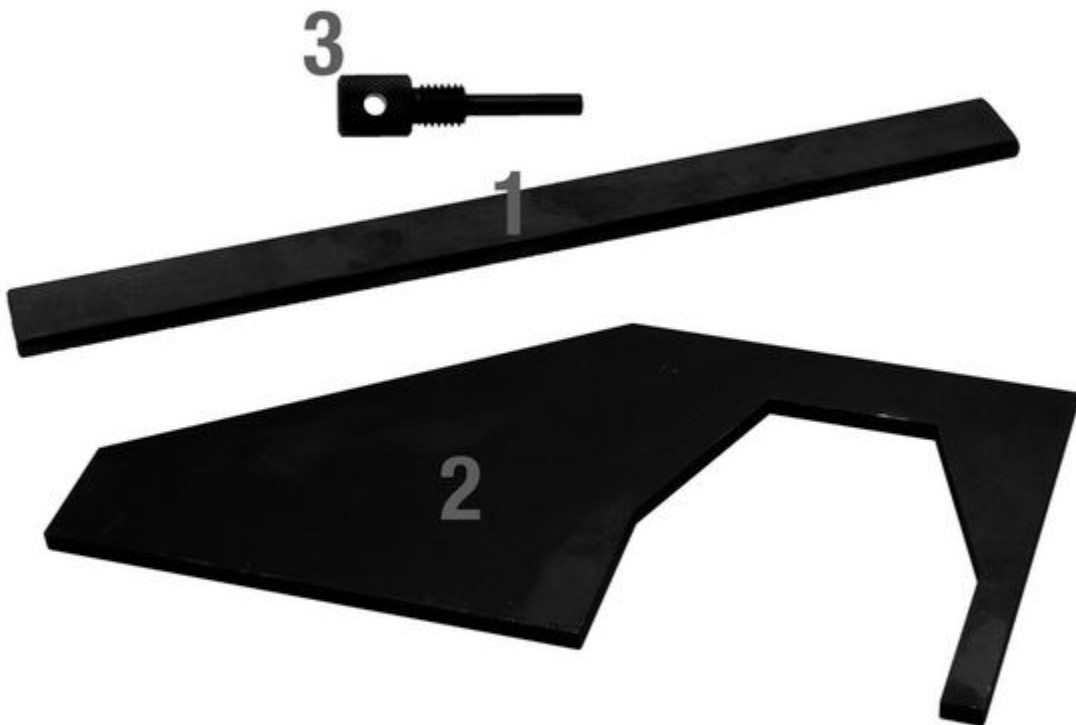

FM2330 - FORD/MAZDA ENGINE TIMING SET

Item: FM2330

Description: FORD/MAZDA ENGINE TIMING SET

Notes: N/A

Figure No	Part Number	Description	No. Reqd	Warranty Code
1	*GAFM 2301	2.0L/2.5L CAM LOCKING BAR	1	
2	*GAFM 231T	2.3L TURBO CAM LOCKING PLATE	1	
3	*GAFM 2302	CRANK LOCKING PIN	1	