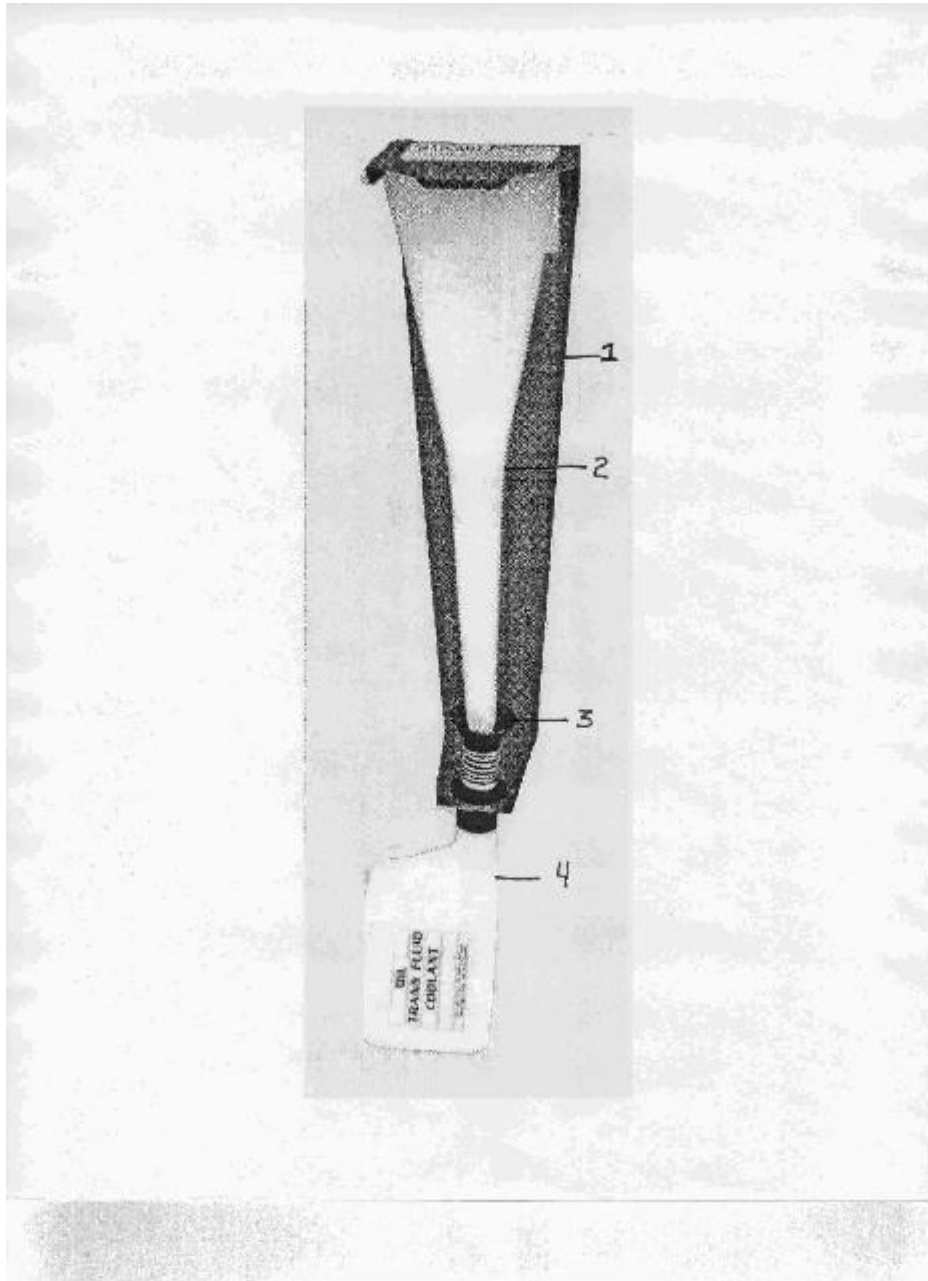

FNNLBDY - FUNNEL BUDDY

Item: FNNLBDY

Description: FUNNEL BUDDY

Notes: Screw In bottle holder NOT included with spring assembly.

Figure No	Part Number	Description	No. Reqd	Warranty Code
1	BMMTLHLDR	12PK METAL HOLDER F/FNNLBDY	1	B
2	BMFNL	REPLACEMENT FUNNEL F/FNNLBDY	1	K
3	*BMSPRG ASSB	SPRING ASSEMBLY	1	
4	BMQTR	BOTTLE F/FNNLBDY	1	X
5	BMFNNLBDY-3	SCREW IN BOTTLE HOLDER	1	B