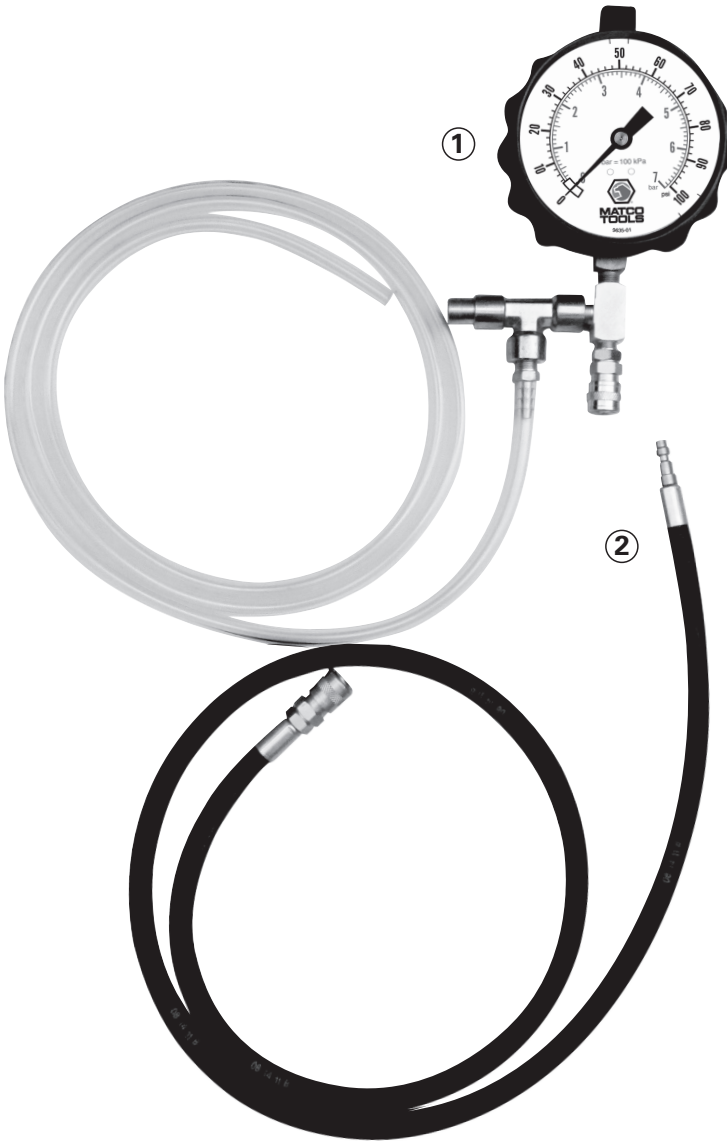

Parts List

When connecting inline hose adapters to the inline adapter manifold,

Number	Qty	Part#	Description
1	1	74510	Gauge and Bleed-off Assembly
2	1	74511	4' Hose Assembly With Quick Coupler
3	1	74401	1/4" Female Adapter
4	1	74402	1/4" Male Adapter
5	1	74403	5/16" Female Adapter
6	1	74404	5/16" Male Adapter
7	1	74405	3/8" Female Adapter
8	1	74406	3/8" Male Adapter
9	1	74407	Female Spring Lock Adapter
10	1	74408	Male Spring Lock Adapter
11	1	74409	Female Volvo Adapter
12	1	74410	Male Volvo Adapter
13	1	74411	Female Inverted Flare Adapter
14	1	74412	Male Inverted Flare Adapter
15	1	71318	Standard Schrader Hose Adapter
16	1	71319	Small Schrader Hose Adapter
17	1	74400	Inline Adapter Manifold
18	1	74853	Right Angle Small Schrader Adapter
19	1	74852	Right Angle Standard Schrader Adapter
20	4	41152	Hose Clamp
21	2	12301	3/8" Flare Nut
22	2	41575	Steel Tubing
23	1	71317	Manifold With Quick Coupler Plug
24	1	74851	Deadhead Aluminum Adapter
25	1	34021	1/4" Fuel Hose
26	1	35031	5/16" Fuel Hose
27	2	36032	3/8" Fuel Hose
28	1	74423	Repair Parts Kit
29	2	41110	Hex Screw
30	2	41111	Hex Screw
31	1	71306	M11 O-ring Adapter
32	1	71321	M16 O-ring Adapter
33	2	61333	6mm Adapter Extension
34	1	74471	M14 x 1.50 Banjo Bolt Adapter
35	1	74435	M12 x 1.50 Banjo Bolt Adapter
36	1	74434	M12 x 1.25 Banjo Bolt Adapter
37	1	74426	M12 x 1.00 Honda Pulse Dampener Adapter
38	1	74433	M10 x 1.00 Banjo Bolt Adapter
39	1	74432	M8 x 1.00 Banjo Bolt Adapter
40	1	74431	M6 x 1.00 Banjo Bolt Adapter
N/A	1	42434	Instruction Manual
N/A	1	52027	Plastic Case

Parts List