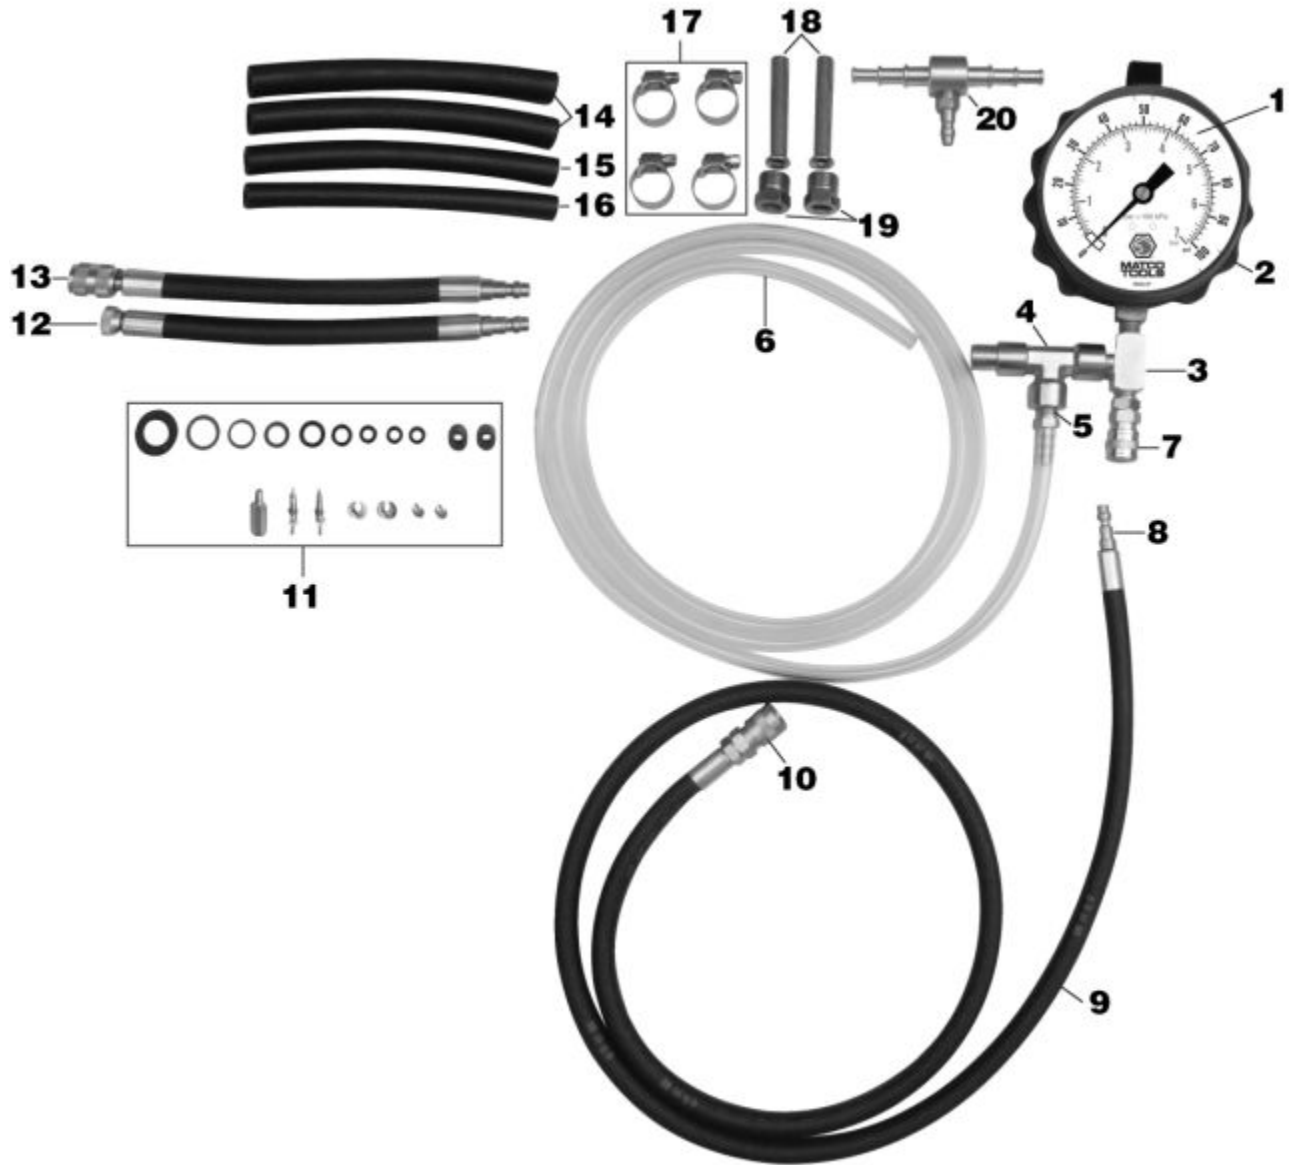

FPT1000 - BASIC FUEL PRESSURE TEST SET

Item: FPT1000

Description: BASIC FUEL PRESSURE TEST SET

Notes: N/A

Figure No	Part Number	Description	No. Reqd	Warranty Code
0	D752027	CASE F/FPT5000	1	D
0	D742434	MANUAL F/FPT5000	1	X
0	BD74476	6' HOSE F/FUEL INJ F/ROAD TES	1	D
1	D721011	M91 GAUGE F/FPT1000,3000,500	1	D
2	D741924	GAUGE BOOT FOR M91	1	D
3	BD19703	T FOR 74446	1	D
4	BD41604	BLEED OFF VALVE F/FIT443	1	D
5	BD37321	TUBE FITTING F/BLEED OFF VALVE	1	X
6	BD33066	6' TUBING F/TU443	1	D
7	BD41307	QUICK COUPLER F/CLT2PB	1	D
8	BD41310	3/16 IN BARB QUIK-COUPLER	1	X
9	D774511	4FT HOSE ASSEMBLY F/FPT1000	1	D
10	BD41303	COUPLER	1	D
11	D774423	REPAIR PARTS KIT F/FPT1000,500	1	T
12	71319	ADAPTER F/SM SCHRADER VALVE (1	D
13	71318	ADAPTER F/STD SCHRADER VALVE	1	D
14	BD36032	3 IN CUT HOSE 3/8 IN I.D.	2	X
15	BD35031	3 IN CUT HOSE-5/16 ID	1	X
16	BD34021	2 IN CUT HOSE-1/4 IN ID	1	D
17	BD41152	HOSE CLAMP	4	D
18	D741575	STEEL TUBING FOR FPT1000	2	D
19	BD12301	3/8 IN FLARE NUT	1	D
20	BD71317	CONNECTER	1	X