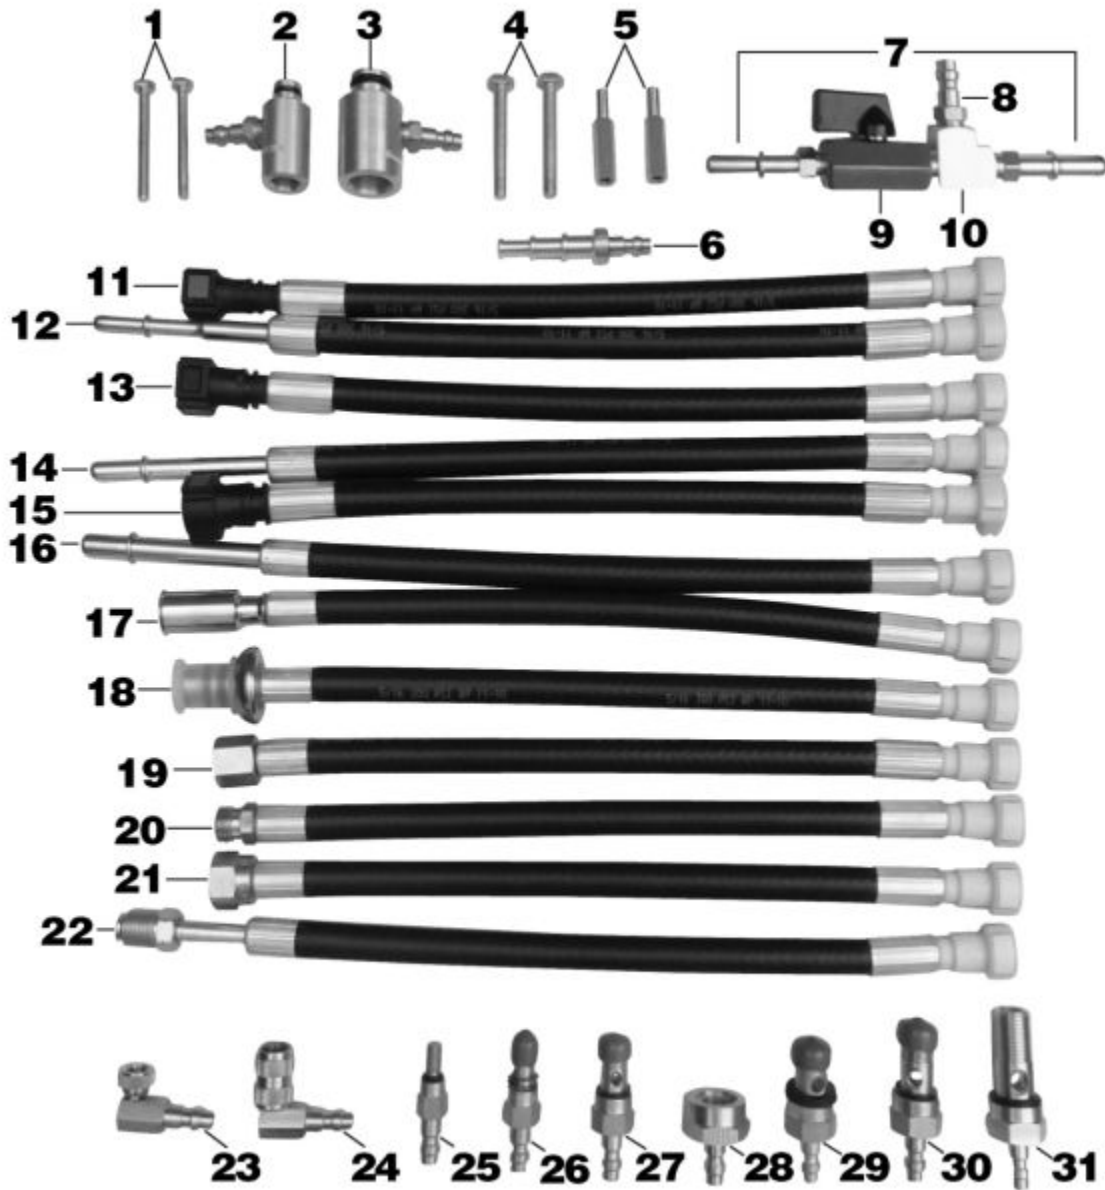

FPT3000 - FUEL PRESSURE TEST SET ADD-ON

Item: FPT3000

Description: FUEL PRESSURE TEST SET ADD-ON

Notes: Items 7-10 can be purchased as an assembly when ordering part number D774400.

Figure No	Part Number	Description	No. Reqd	Warranty Code
1	D741110	HEX SCREWS FPT5000	2	D
2	BD71306	MITSUBISHII FUEL ADPT	1	D
3	BD71321	MITSUBISHII FUEL ADPT	1	D
4	D741111	HEX SCREW FOR FPT5000	2	X
5	BD61333	KIA FUEL PRESSURE ADAPTER SET	1	D
6	BD74851	ADAPTER F/DEAD HEAD PRESSURE	1	X
7	D760223	FORD FUEL ADAPTER CONNECT	2	D
8	BD41312	QUICK COUPLER 1/8 MNPT	1	X
9	BD41607	VALVE F/ FIT470A	1	X
10	BD12200	BLOCK ASSY F/FIT14	1	X
11	D774401	1/4 FML INLINE ADPT F/FPT50000	1	D
12	D774402	1/4 ML INLINE ADPT F/FPT5000	1	D
13	D774403	5/16 FML INLINE ADPT F/FPT5000	1	D
14	D774404	5/16 MLE INLINE ADPT F/FPT5000	1	D
15	D774405	3/8 FML INLINE ADPT F/FPT5000	1	D
16	D774406	3/8 MLE INLINE ADPT F/FPT5000	1	D
17	*DC74407	FEMALE SPRING LOCK ADAPTER	1	
18	*DC74408	MALE SPRING LOCK ADAPTER	1	
19	*DC74409	FEMALE VOLVO ADAPTER	1	
20	*DC74410	MALE VOLVO ADAPTER	1	
21	*DC74411	FEMALE INVERTED FLARE ADAPTER	1	
22	*DC74412	MALE INVERTED FLARE ADAPTER	1	
23	BD74853	FORD RIGHT ANGLE ADAPTER	1	D
24	BD74852	GM RIGHT ANGLE ADAPTER	1	D
25	BD74431	M6 X 1.0 BANJO BOLT ADAPTER	1	X
26	BD74432	M8 - 1.0 BANJO BOLT F/ FIT443A	1	X
27	BD74433	M10 X 1.0 BANJO BOLT FIT448	1	D
28	BD74426	M12 X 1.0 HONDA ADAPTER	1	D
29	BD74434	M12 X 1.25 BANJO BOLT W/ WASHR	1	D
30	BD74435	M12 X 1.5 BANJO BOLT ADAPTER	1	D
31	BD74471	14MM X 1.5 BANJO FITTING	1	X