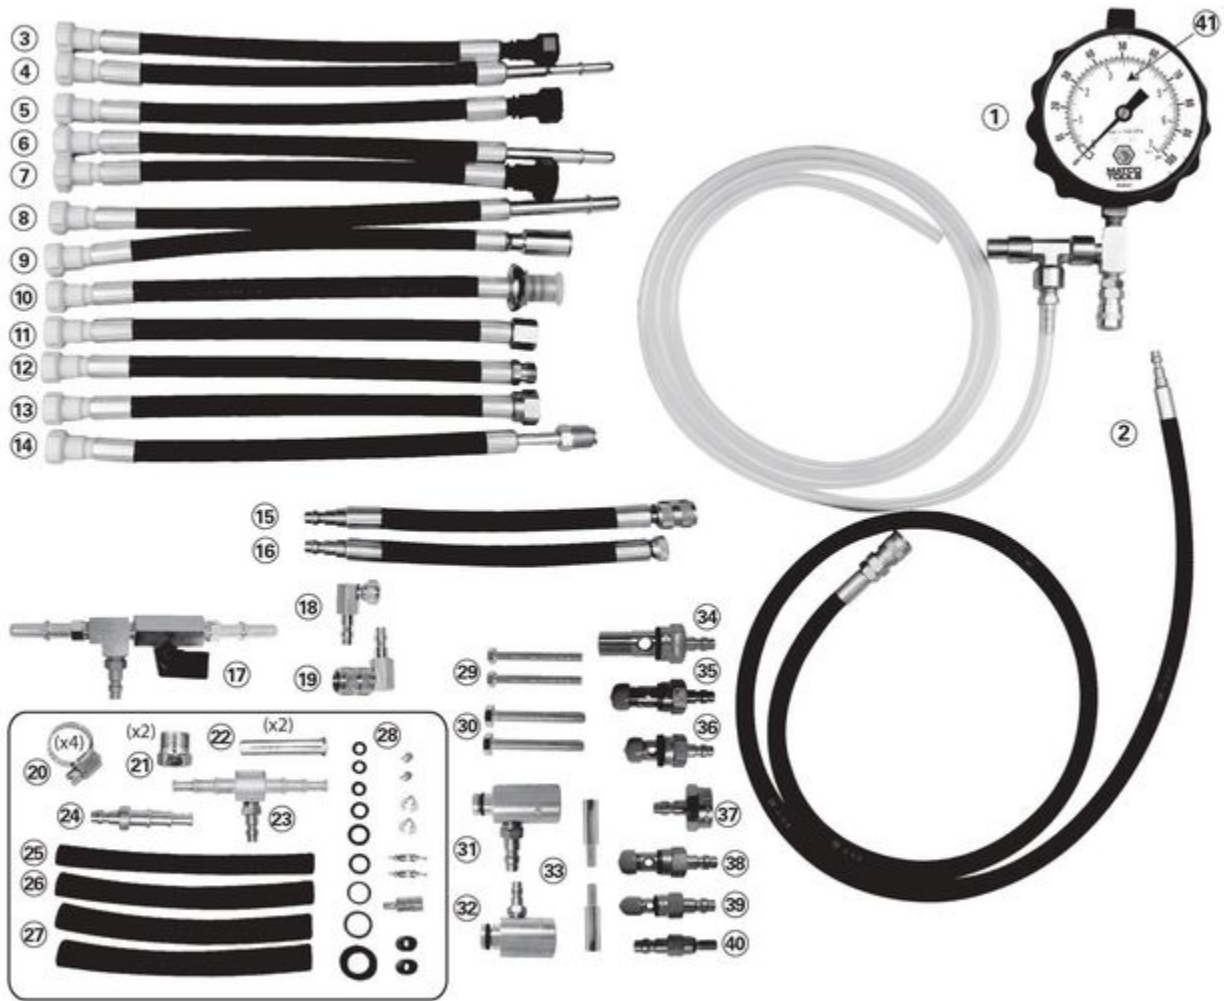

FPT5000 - MASTER FUEL PRESSURE TEST SET

Item: FPT5000

Description: MASTER FUEL PRESSURE TEST SET

Notes: N/A

Figure No	Part Number	Description	No. Reqd	Warranty Code
0	D742434	MANUAL F/FPT5000	1	X
0	D752027	CASE F/FPT5000	1	D
0	BD74476	6' HOSE F/FUEL INJ F/ROAD TES	1	D
1	D774510	GAUGE & BLEED-OFF ASSEMBLY	1	D
2	D774511	4FT HOSE ASSEMBLY F/FPT1000	1	D
3	D774401	1/4 FML INLINE ADPT F/FPT50000	1	D
4	D774402	1/4 ML INLINE ADPT F/FPT5000	1	D
5	D774403	5/16 FML INLINE ADPT F/FPT5000	1	D
6	D774404	5/16 MLE INLINE ADPT F/FPT5000	1	D
7	D774405	3/8 FML INLINE ADPT F/FPT5000	1	D
8	D774406	3/8 MLE INLINE ADPT F/FPT5000	1	D
9	D774407	SRING LOCK FML INLINE ADPTR	1	D
10	D774408	SRING LOCK MALE INLINE ADPTR	1	D
11	D774409	VOLVO FEMALE INLINE ADAPTER	1	D
12	D774410	VOLVO MALE INLINE ADAPTER	1	D
13	D774411	INVERTED FLARE FML INLINE ADPT	1	D
14	D774412	INVERTED FLARE MLE INLINE ADAP	1	D
15	71318	ADAPTER F/STD SCHRADER VALVE	1	D
16	71319	ADAPTER F/SM SCHRADER VALVE (1	D
17	D774400	INLINE HOSE CONNECTION MANIFOL	1	D
18	BD74853	FORD RIGHT ANGLE ADAPTER	1	D
19	BD74852	GM RIGHT ANGLE ADAPTER	1	D
20	BD41152	HOSE CLAMP	4	D
21	BD12301	3/8 IN FLARE NUT	2	D
22	D741575	STEEL TUBING FOR FPT1000	2	D
23	BD71317	CONNECTER	1	X
24	BD74851	ADAPTER F/DEAD HEAD PRESSURE	1	X
25	BD34021	2 IN CUT HOSE-1/4 IN ID	1	D
26	BD35031	3 IN CUT HOSE-5/16 ID	1	X
27	BD36032	3 IN CUT HOSE 3/8 IN I.D.	2	X
28	D774423	REPAIR PARTS KIT F/FPT1000,500	1	T
29	D741110	HEX SCREWS FPT5000	2	D
30	D741111	HEX SCREW FOR FPT5000	2	X

31	BD71306	MITSUBISHII FUEL ADPT	1	D
32	BD71321	MITSUBISHII FUEL ADPT	1	D
33	BD61333	KIA FUEL PRESSURE ADAPTER SET	1	D
34	BD74471	14MM X 1.5 BANJO FITTING	1	X
35	BD74435	M12 X 1.5 BANJO BOLT ADAPTER	1	D
36	BD74434	M12 X 1.25 BANJO BOLT W/ WASHR	1	D
37	BD74426	M12 X 1.0 HONDA ADAPTER	1	D
38	BD74433	M10 X 1.0 BANJO BOLT FIT448	1	D
39	BD74432	M8 - 1.0 BANJO BOLT F/ FIT443A	1	X
40	BD74431	M6 X 1.0 BANJO BOLT ADAPTER	1	X
41	D721011	M91 GAUGE F/FPT1000,3000,500	1	D