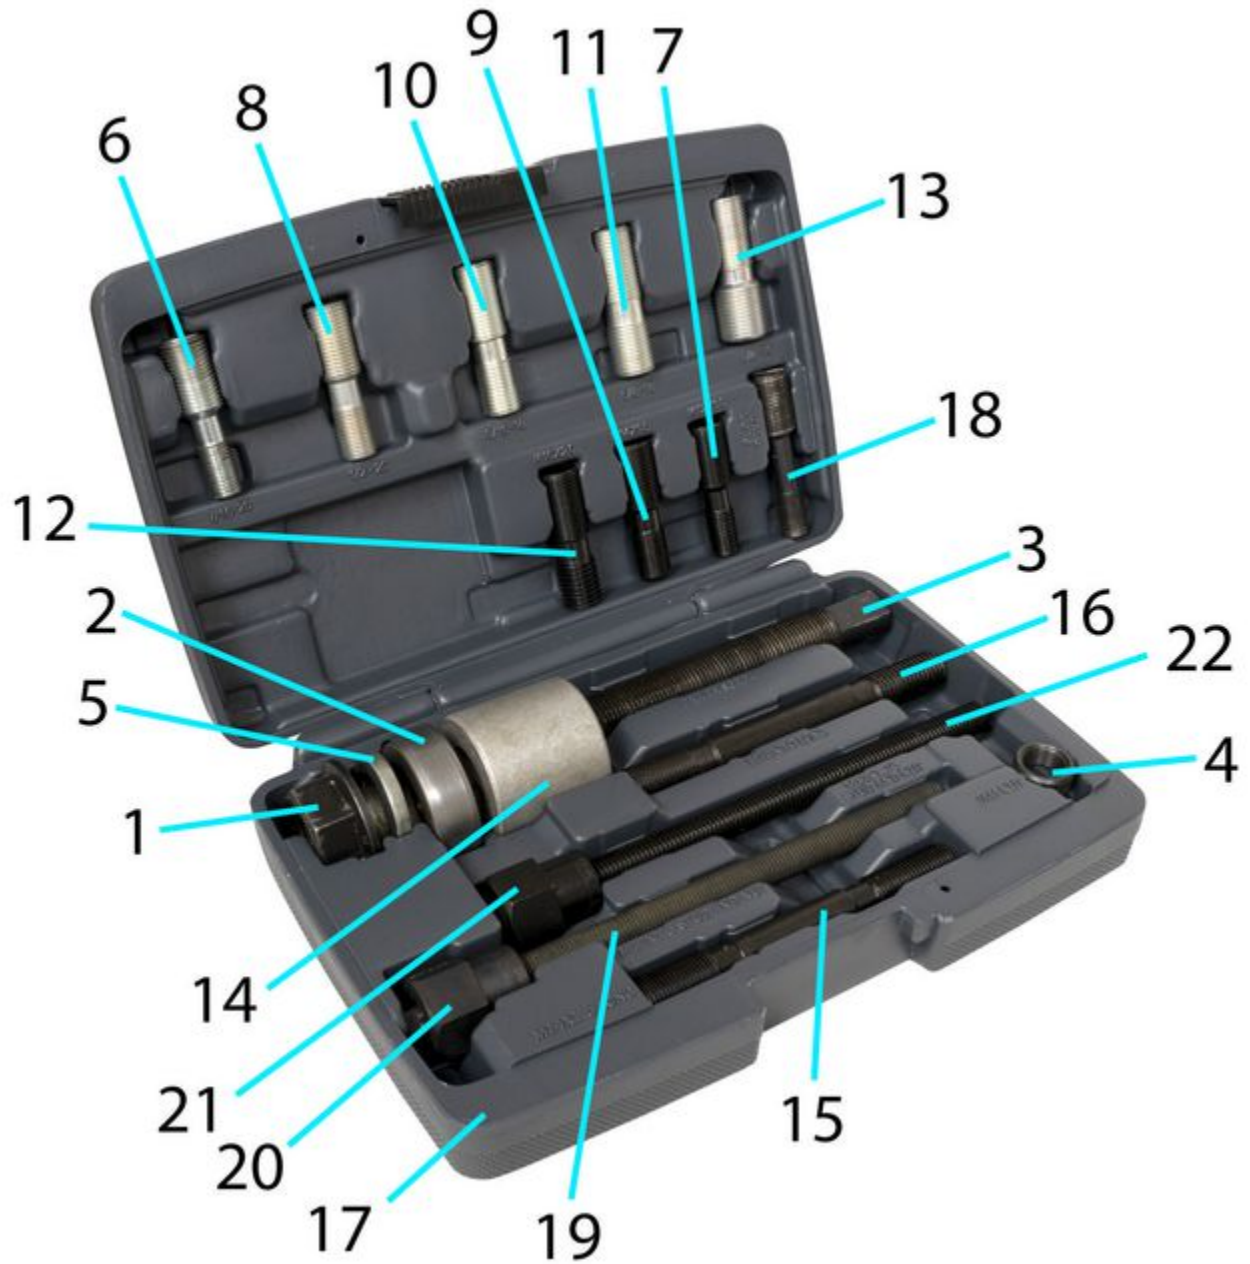

HB3790 - HARMONIC BALANCER INSTALLER

Item: HB3790

Description: HARMONIC BALANCER INSTALLER

Notes: N/A

Figure No	Part Number	Description	No. Reqd	Warranty Code
1	HW52210	NUT	1	K
2	HW52220	THRUST BEARING FOR HB526	1	A
3	HW52230	CENTER SCREW F/HB526	1	K
4	HW52240	FLANGE NUT FOR HB526	1	K
5	HW52250	SPACER	1	K
6	HW52270	7/16 XX 20 ADAPTER	1	K
7	HW52290	12MM - 1.50 ADAPTER BOLT	1	K
8	HW52300	1/2 X 20	1	K
9	HW52320	14MM X 1.5 ADAPTER	1	K
10	HW52330	9/16 X 18 ADPT F/HB526	1	K
11	HW52340	5/8 - 18 BOLT F/HB526	1	K
12	HW52350	16MM 2.0 ADAPTER F/HB526	1	K
13	HW52360	3/4 X 16 ADAPTER	1	K
14	HW53470	SPACER F/HB460	1	H
15	HW53480	M14 X 1.5 ADAPTER- LNG F/HB460	1	H
16	HW53490	M16 X 2.0 ADAPTER-LONG F/HB460	1	H
17	*HW53740	CASE FOR 53790	1	
18	HW53770	M12 X 1.5 ADAPTER F/HB760	1	H
19	HW66720	12MM X 1.75 NUT F/66550	1	K
20	*HW53820	LONG 12MMX1.5 THREADED SHAFT	1	
21	*HW53830	M12X1.5 NUT	1	
22	HW66860	M12 X 1.75 STUD	1	A