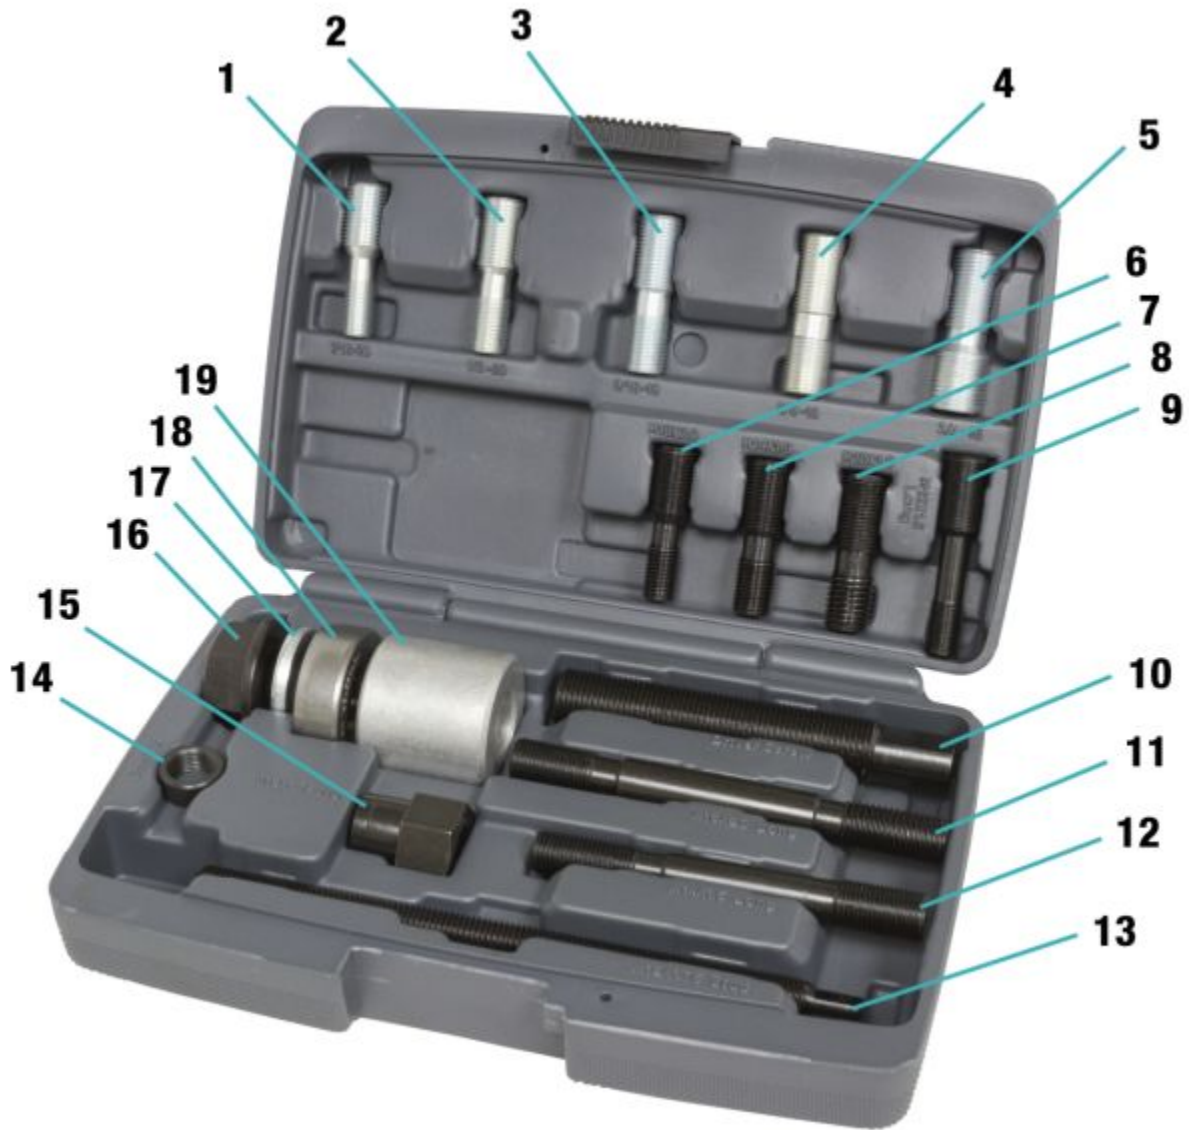

HB760 - HARMONIC BALANCER INSTALLER

Item: HB760

Description: HARMONIC BALANCER INSTALLER

Notes: N/A

Figure No	Part Number	Description	No. Reqd	Warranty Code
1	HW52270	7/16 XX 20 ADAPTER	1	K
2	HW52300	1/2 X 20	2	K
3	HW52330	9/16 X 18 ADPT F/HB526	3	K
4	HW52340	5/8 - 18 BOLT F/HB526	4	K
5	HW52360	3/4 X 16 ADAPTER	5	K
6	HW52350	16MM 2.0 ADAPTER F/HB526	6	K
7	HW52320	14MM X 1.5 ADAPTER	7	K
8	HW52290	12MM - 1.50 ADAPTER BOLT	8	K
9	HW53770	M12 X 1.5 ADAPTER F/HB760	9	H
10	HW52230	CENTER SCREW F/HB526	10	K
11	HW53490	M16 X 2.0 ADAPTER-LONG F/HB460	11	H
12	HW53480	M14 X 1.5 ADAPTER- LNG F/HB460	12	H
13	HW66860	M12 X 1.75 STUD	13	A
14	HW52240	FLANGE NUT FOR HB526	14	K
15	HW66720	12MM X 1.75 NUT F/66550	15	K
16	HW52210	NUT	16	K
17	HW52250	SPACER	17	K
18	HW52220	THRUST BEARING FOR HB526	18	A
19	HW53470	SPACER F/HB460	19	H
20	HW53780.86	CASE F/ HB760	20	J