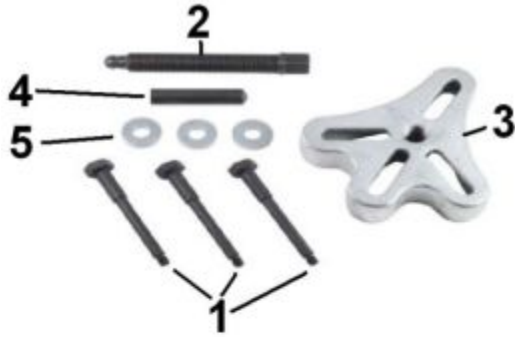

HBR45300 - GM HARMONIC BALANCER REMOVER

Item: HBR45300

Description: GM HARMONIC BALANCER REMOVER

Notes: VENDOR - LISLE.

Figure No	Part Number	Description	No. Reqd	Warranty Code
0	HBR45300	GM HARMONIC BALANCER REMOVER	0	K
1	HBR45310	SHOULDER BOLT	3	K
2	HW45530	PULLER SCREW FOR 45300	1	K
3	HW45510	BODY FOR 45300	1	K
4	HW45320	ADAPTER	1	K
5	HW45600	WASHER	3	K