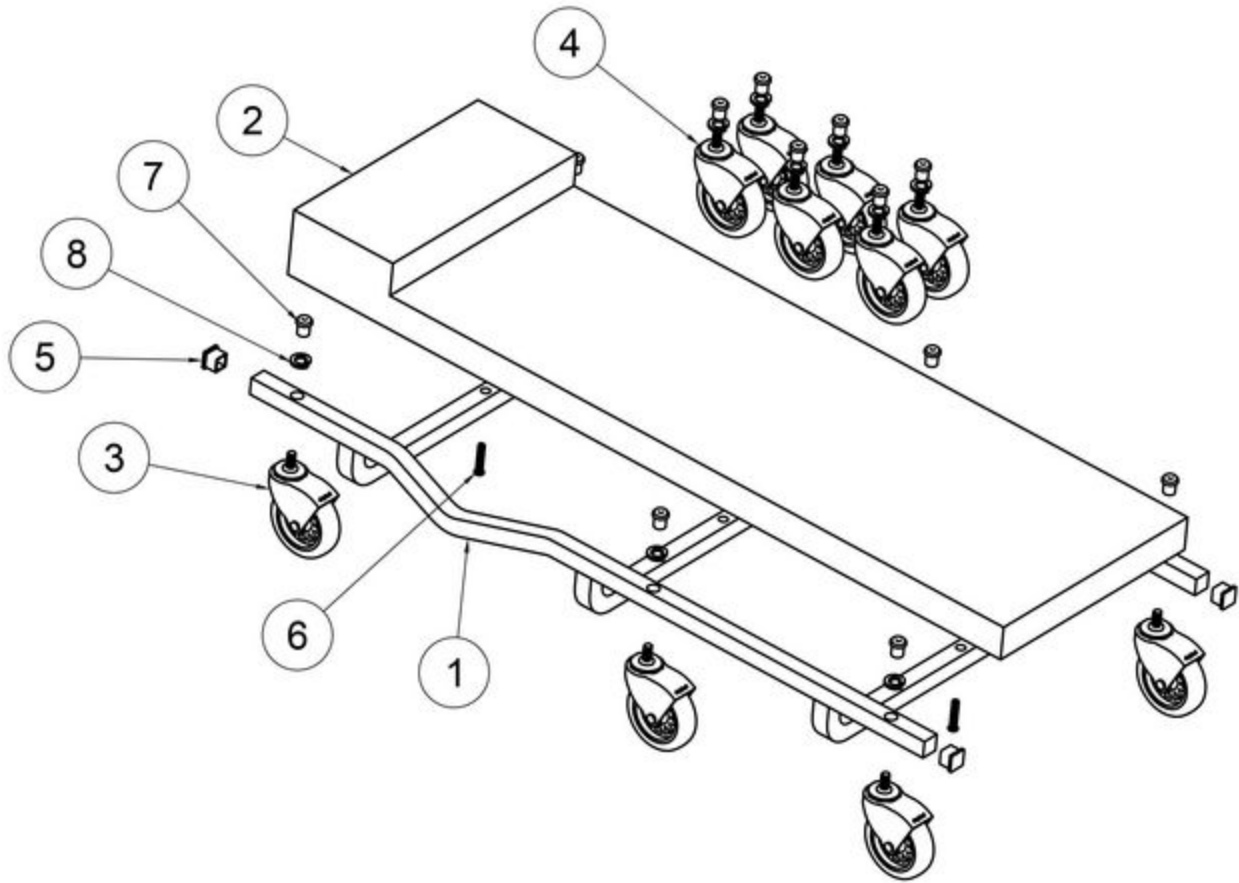

HDC34 - HD CREEPER 34"

Item: HDC34

Description: HD CREEPER 34"

Notes: N/A

Figure No	Part Number	Description	No. Reqd	Warranty Code
1	*BMHDC34-1	34" 1" REPLACEMENT FRAME	1	
2	*BMHDC34-2	REPLACEMENT PAD-GRAY	1	
3	*BMHDC34-4	REPLACEMENT CASTER W/HDWR	1	
4	*BMHDC34-4SET	SET OF SIX CASTERS W/HDWR	1	
5	*BMBMONLO-7	END CAPS SET OF 4	1	
6	BMMTCV6-6	BOLT(2) KIT F/ PAD ON MTCV6	1	B
7	*BMHDC34-8	INSERTS FOR CASTERS (6 PIECES)	1	
8	*BMHDC34-9	LOCK WASHERS (6 PIECES)	1	