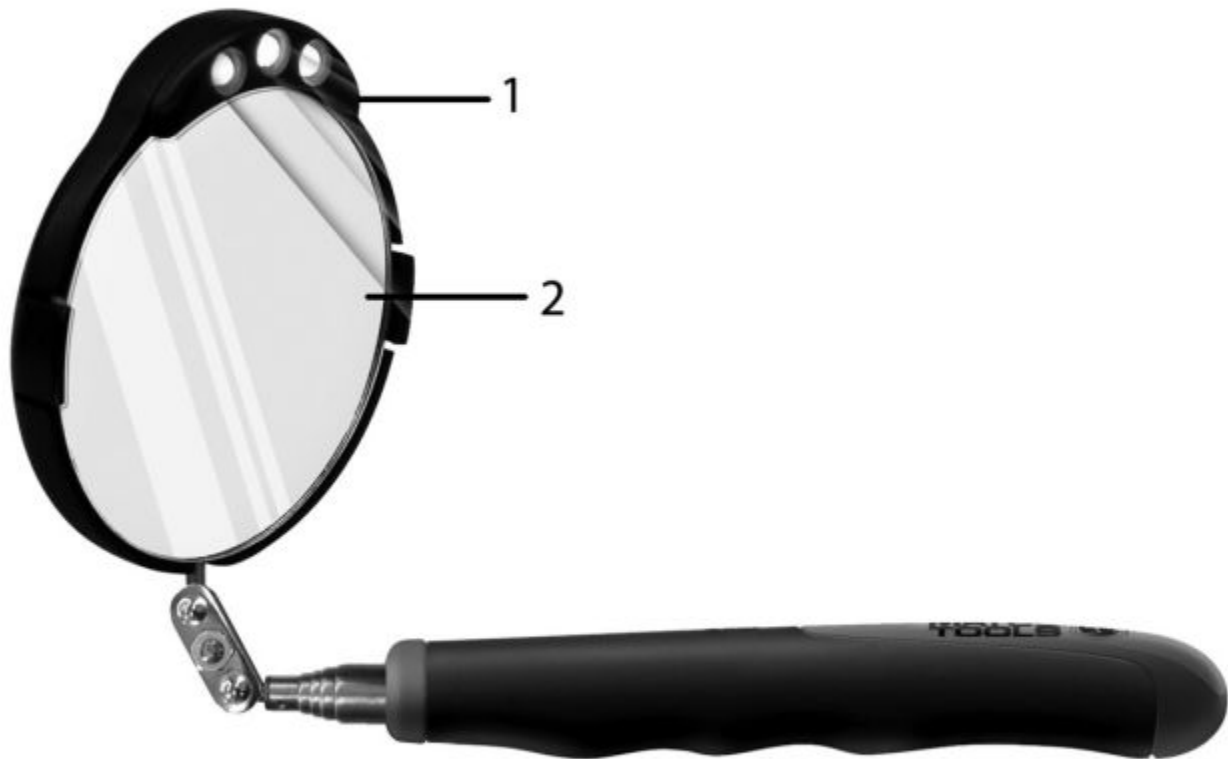

HTS2LT - 3-3/8 INCH LIGHTED MIRROR

Item: HTS2LT

Description: 3-3/8 INCH LIGHTED MIRROR

Notes: N/A

Figure No	Part Number	Description	No. Reqd	Warranty Code
1	BPHTS2LT-CS	LED CASE F/HTS2LT	1	K
2	BPHTS2LT-HD	3-1/4 INCH REPLACEMENT MIRROR	1	X