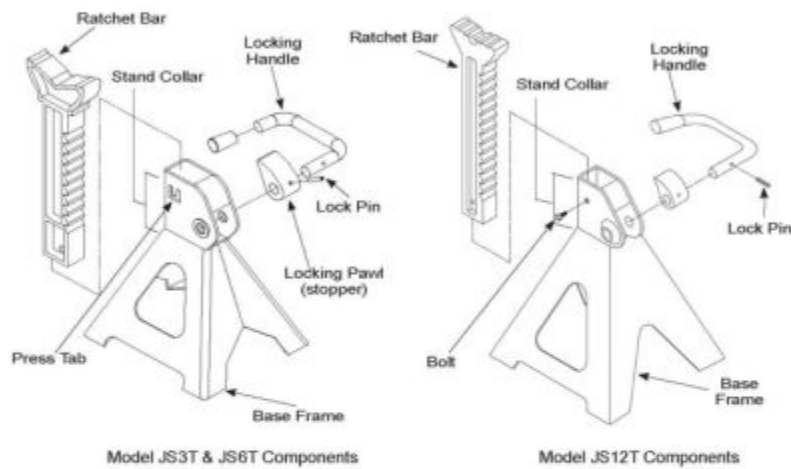

JS12T - 12 TON JACK STAND PAIR

REPLACEMENT PARTS

No other parts are available for this product. Jack stands must be replaced as a matched set and must never be used singly or with another make or model stand.

Item: JS12T

Description: 12 TON JACK STAND PAIR

Notes: N/A

Figure No	Part Number	Description	No. Reqd	Warranty Code
-----------	-------------	-------------	----------	---------------