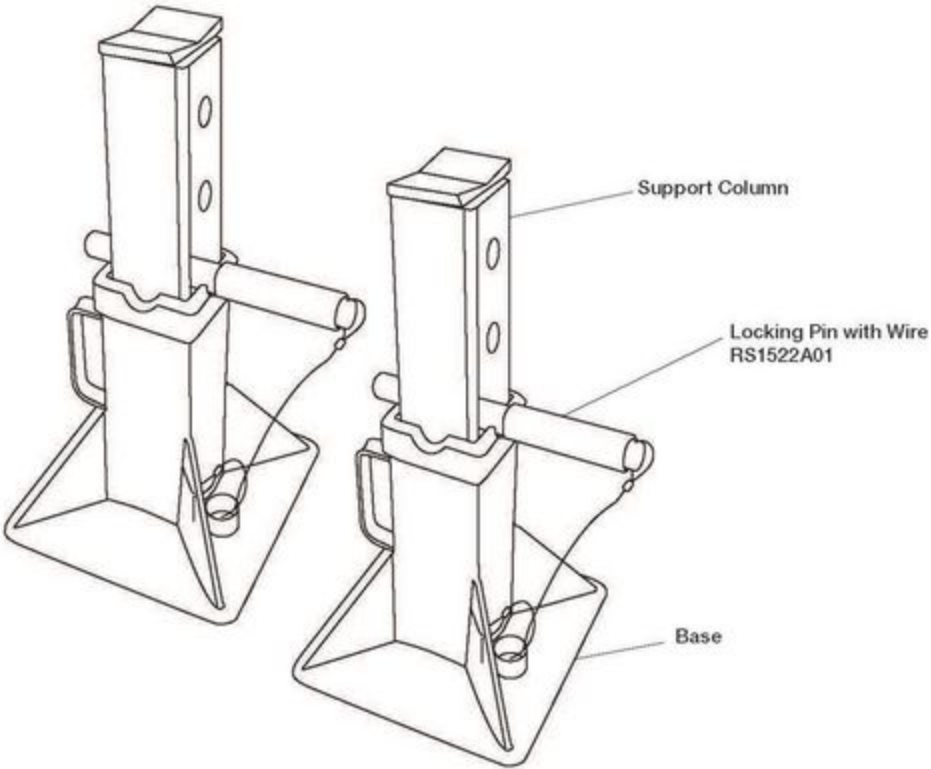

JS22TA - 22 TON TRUCK STANDS PIN STYLE

Item: JS22TA

Description: 22 TON TRUCK STANDS PIN STYLE

**Notes:** \* Due to safety precautions, the only replaceable part is RS1522A01, locking pins with wire. \*\* Product label kits are available as: RSJS22TAPLK - 1 pair of labels.