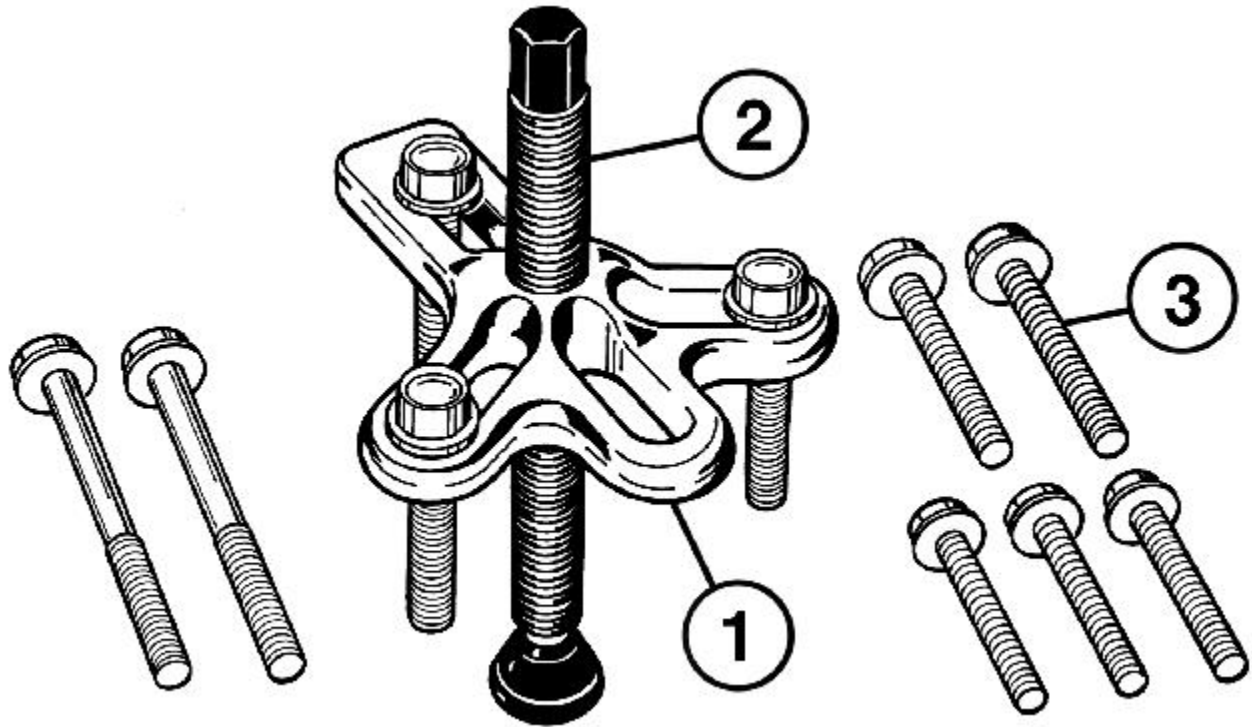

KD2286 - HARMONIC BALANCER PULLER

Item: KD2286

Description: HARMONIC BALANCER PULLER

Notes: N/A

| Figure No | Part Number | Description | No. Reqd | Warranty Code |
|-----------|-------------|------------------------------|----------|---------------|
| 1 | KD2286-75 | YOKE & SCREW SWIVEL F/KD2286 | 1 | A |
| 2 | KD2286-76 | CENTER SCREW F/KD2286 | 1 | A |
| 3 | KD2286-77 | SCREW ASSORTMENT | 1 | A |