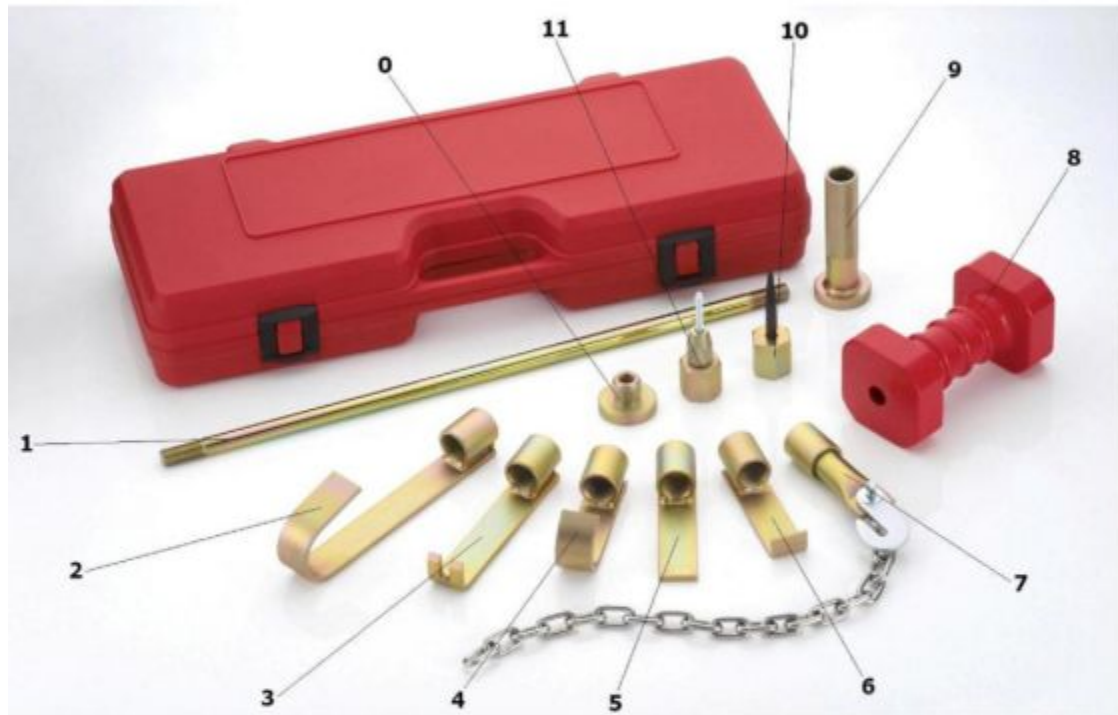

KK139C - KNOCKER SET

Item: KK139C

Description: KNOCKER SET

Notes: ORDER BY NUMBER ON BREAKDOWN !!!PAY NO ATTENTION TO THE DESCRIPTION OF THE PART!!!

Figure No	Part Number	Description	No. Reqd	Warranty Code
0	TA4304	SLIDE HAMMER ADAPTER	1	D
1	TA4302	SLIDE HAMMER SHAFT	1	D
2	TA4305	DEEP HOOK	1	D
3	TA4307	CLAW	1	D
4	TA4306	SHORT HOOK	1	D
5	TA4309	STRAIGHT DRIVER	1	D
6	TA4308	DOOR EDGE TOOL	1	D
7	TA4310	HOOK AND CHAIN	1	D
8	TA4301	12 LB HAMMER	1	D
9	TA4303	SLIDE HAMMER HANDLE	1	D
10	TA4311	NOSE PIECE	1	D
11	TA4312	SHEET METAL SCREW W/HOLDER	1	D
12	KK139C-BMC	BLOW MOLD BOX FOR KK139C	1	T