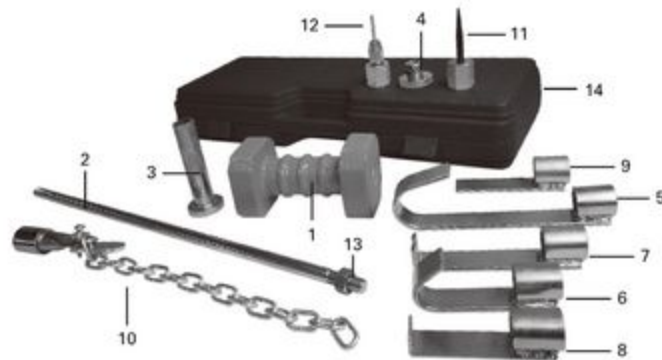

KK139D - KNOCKER SET

KNOCKER SET

KK139D

PARTS BREAKDOWN

Item: KK139D

Description: KNOCKER SET

Notes: Many parts from this set WILL NOT work with previous KK139C parts due to a thread pitch change. Order KK139C set components (without the A on the end) elsewhere and not through this set's model number.

Figure No	Part Number	Description	No. Reqd	Warranty Code
0	*H1KK139D-BMC	CASE (ONLY)	1	
1	*H1TA4301A	12 LB HAMMER	1	
2	*H1TA4302A	SLIDE HAMMER SHAFT	1	
3	*H1TA4303A	SLIDE HAMMER HANDLE	1	
4	*H1TA4304A	SLIDE HAMMER ADAPTER	1	
5	*H1TA4305A	DEEP HOOK	1	
6	*H1TA4306A	SHORT HOOK	1	
7	*H1TA4307A	CLAW	1	
8	*H1TA4308A	DOOR EDGE TOOL	1	
9	*H1TA4309A	STRAIGHT DRIVER	1	
10	*H1TA4310A	HOOK AND CHAIN	1	
11	*H1TA4311A	NOSE PIECE	1	
12	*H1TA4312A	SHEET METAL SCREW W/ HOLDER	1	
13	*H1TA4313A	SLIDE HAMMER SHAFT NUT	1	
14	*H1TA4314A	KK139D CASE ONLY	1	