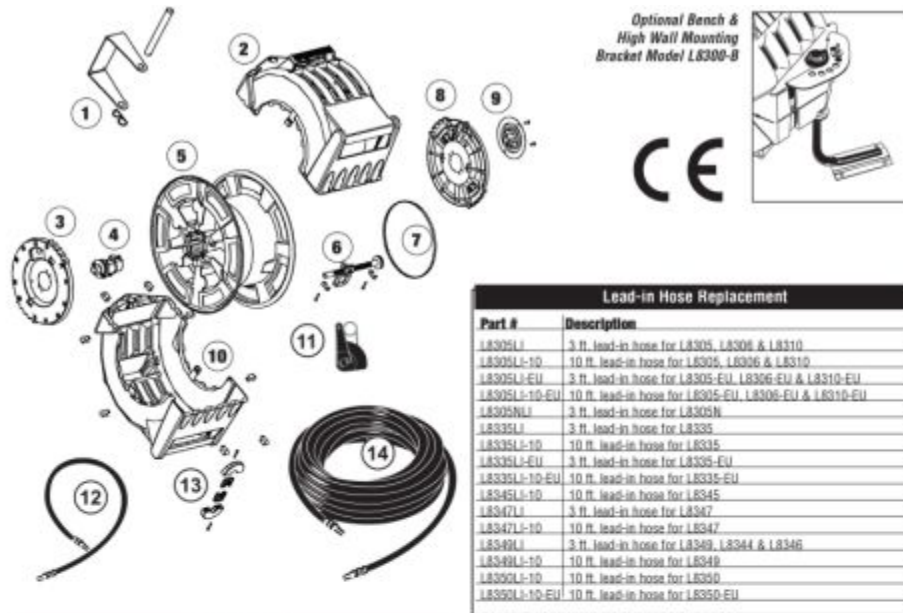

L8335FZ - FLEXILLA 1/2 IN. X 50 FT.

Repair Parts		
Ref. #	Repair Part	Description
1	L8300-W	Bracket for wall or overhead ceiling mounting
2	RP065002BK	Outer Top Case w/Tin Ring Stack
3	RP065002BK	Swivel Plate Side Assembly Black
4	RP065007-38	Swivel Body Assembly 3/8 in. hose
4	RP065007-12	Swivel Body Assembly 1/2 in. hose
4	RP065007-58	Swivel Body Assembly 5/8 in. hose
5	RP065015	Drum Assembly for 50 ft. hose
5	RP065015	Drum Assembly for 75 ft. & 100 ft. hose
6	RP065010-14	Layering Device Assembly for Model L8335, L8335-EU, L8344, L8346, L8347 & L8349
6	RP065010-20	Layering Device Assembly for Model L8305, L8305N, L8305-EU, L8306, L8306-EU, L8310, L8310-EU, L8345, L8346 & L8350-EU
7	RP065012-137	Drive Bell for Model L8335, L8335-EU, L8344, L8346, L8347 & L8349
7	RP065012-140	Drive Bell for Model L8305, L8305N, L8305-EU, L8306, L8306-EU, L8310, L8310-EU, L8345, L8350 & L8350-EU
8	RP065004BK	Latch Plate Side Assembly Black
9	RP065003	Tension Cover
10	RP065001BK	Outer Bottom Case Black
11	RP065018	Latch Spring and Pin
12		Lead-in Hose (See Replacement Lead-in Hose table on Page 4)
13	RP065026	Hose Stopper for 3/8 in. hose - L8305, L8306, L8310
13	RP065027	Hose Stopper for 1/2 in. hose - L8305, L8345, L8350
13	RP065028	Hose Stopper for 5/8 in. hose and Dry/Wet, Dry/Fuel L8344, L8346, L8347, L8349, L8363, L8366
14		Hose (See Replacement Hose Kit table on Page 2)

Lead-in Hose Replacement	
Part #	Description
L8305LI	3 ft. lead-in hose for L8305, L8306 & L8310
L8305LI-10	10 ft. lead-in hose for L8305, L8306 & L8310
L8305LI-EU	3 ft. lead-in hose for L8305-EU, L8306-EU & L8310-EU
L8305LI-10-EU	10 ft. lead-in hose for L8305-EU, L8306-EU & L8310-EU
L8305NLI	3 ft. lead-in hose for L8305N
L8335LI	3 ft. lead-in hose for L8335
L8335LI-10	10 ft. lead-in hose for L8335
L8335LI-EU	3 ft. lead-in hose for L8335-EU
L8335LI-10-EU	10 ft. lead-in hose for L8335-EU
L8345LI-10	10 ft. lead-in hose for L8345
L8347LI	3 ft. lead-in hose for L8347
L8347LI-10	10 ft. lead-in hose for L8347
L8349LI	3 ft. lead-in hose for L8349, L8344 & L8346
L8349LI-10	10 ft. lead-in hose for L8349
L8350LI-10	10 ft. lead-in hose for L8350
L8350LI-10-EU	10 ft. lead-in hose for L8350-EU

TWO YEAR LIMITED WARRANTY*

WARNING: This product contains one or more chemicals known to the State of California to cause cancer and birth defects or other reproductive harm. **Wash hands after handling.**

Legacy Manufacturing Company
6281 North Gateway Drive • Marion, IA 52302 USA
Tel (319) 373-7305 • Fax (319) 373-7309
info@legacymfg.com • www.legacymfg.com