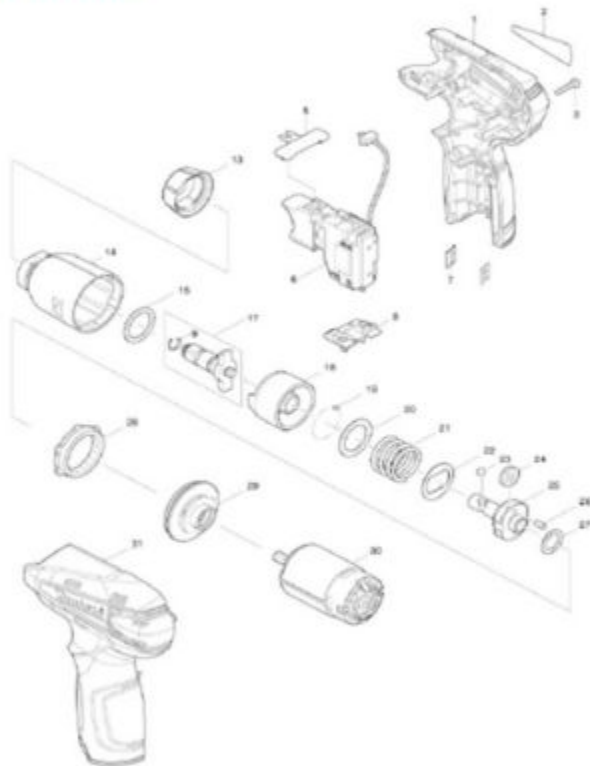

LCT319W - 12V 3 PIECE COMBO KIT

Parts Breakdown

WT01W

Parts Breakdown

WT01W

Fig. #	Part ID	Part Name	Qty
1	18886-9	HOUSING SET	1
1	862030-3	CAUTION LABEL	1
1		INC. 31	0
2	869483-1	WT01 NAME PLATE	1
3	288420-2	TAPPING SCREW 3X18	8
5	400504-6	FIR CHANGE LEVER	1
6	650696-6	SWITCH C3HY-1A-EF1M	1
7	346696-7	SET PLATE	2
8	043830-2	TERMINAL	1
9	231664-9	RING SPRING 7	1
13	424428-2	BUMPER	1
14	140920-9	HAMMER CASE COMPLETE	1
15	261140-1	NYLON WASHER 20	1
17	135473-9	ANVIL ASSEMBLY	1
17		INC. 9	0
18	324894-2	HAMMER	1
19	218010-1	STEEL BALL 3	24
20	267380-9	FLAT WASHER 20	1
21	234217-6	COMPRESSION SPRING 21	1
22	267813-4	WASHER 21	1
23	218002-8	STEEL BALL 4.8	2
24	227213-0	SPUR GEAR 17	2
25	324897-6	SPINDLE	1
26	266217-3	PIN 3.5	2
27	253052-2	FLAT WASHER 13	1
28	227215-6	INTERNAL GEAR 43	1
29	158671-8	BEARING BOX COMPLETE	1
29	210112-3	BALL BEARING 8011LB	1
29	213188-9	O-RING 13	1
30	629004-3	DC MOTOR	1
31	18886-9	HOUSING SET	1
31	862030-3	CAUTION LABEL	1
31		INC. 1	0
A01	***DC10WB	DC10WB BATTERY CHARGER	1
A02	169332-9	BATTERY BL1014 SET	2
A03	141104-0	PLASTIC CARRYING CASE COMPLETE	1
A03	324670-6	SHAFT	1
A03	417724-6	LATCH	2