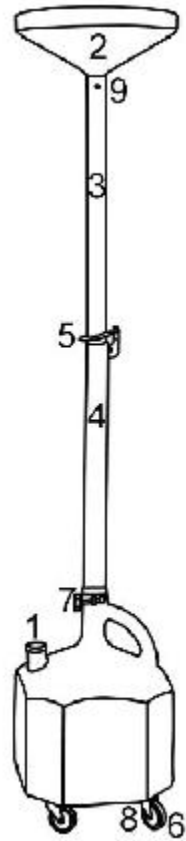

LD81000 - 8 GAL LIFT OIL DRAIN

Item: LD81000

Description: 8 GAL LIFT OIL DRAIN

Notes: VENDOR - LISLE

Figure No	Part Number	Description	No. Reqd	Warranty Code
1	HW11052	CAP F/ 11002	1	K
2	HW11302	FUNNEL	1	K
3	HW11402	TOP TUBE F/HW11102	1	X
4	HW11502	BOTTOM TUBE	1	K
5	HW11512	LOCK RING F/11102	1	X
6	HW11602	WHEEL FOR OIL DRAIN	4	K
7	HW11702	HOSE CLAMP	1	X
8	HW11802	WHEEL FUNNEL	16	X
9	HW12002	FUNNEL SCREW	1	X