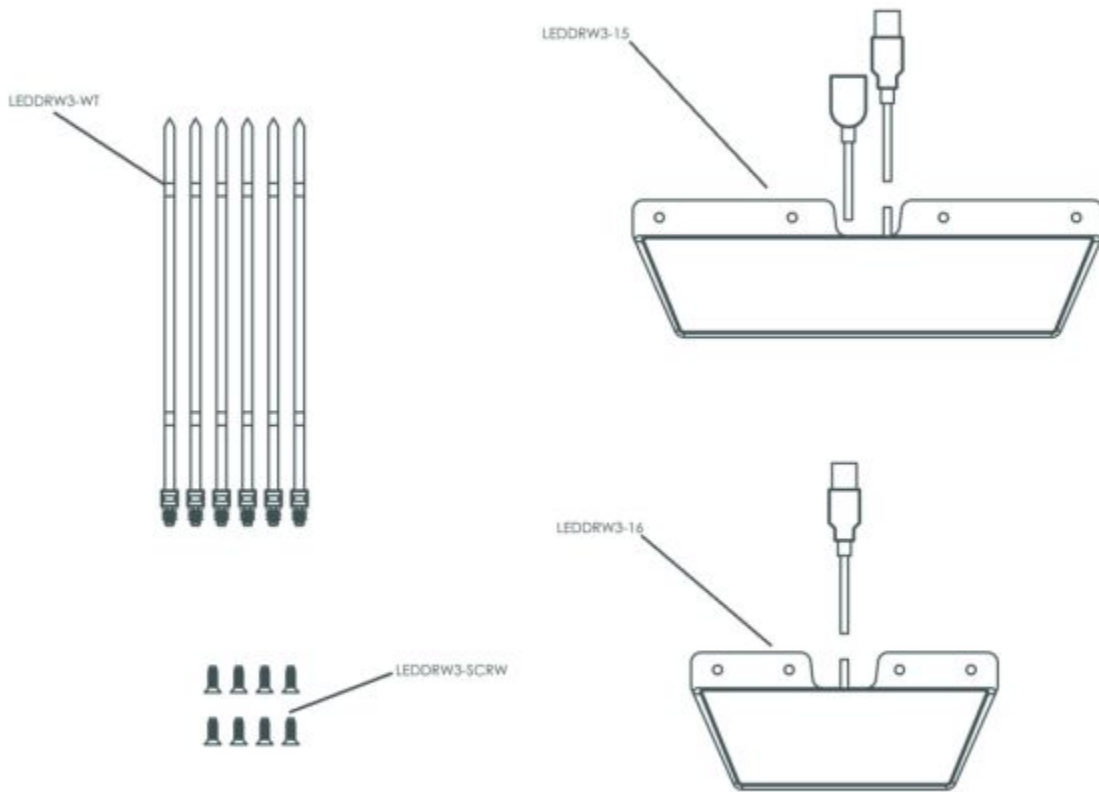

LEDDRW3 - 3 BAY REVEL TOOLBOX LIGHT

Item: LEDDRW3

Description: 3 BAY REVEL TOOLBOX LIGHT

Notes: N/A

Figure No	Part Number	Description	No. Reqd	Warranty Code
-----------	-------------	-------------	----------	---------------