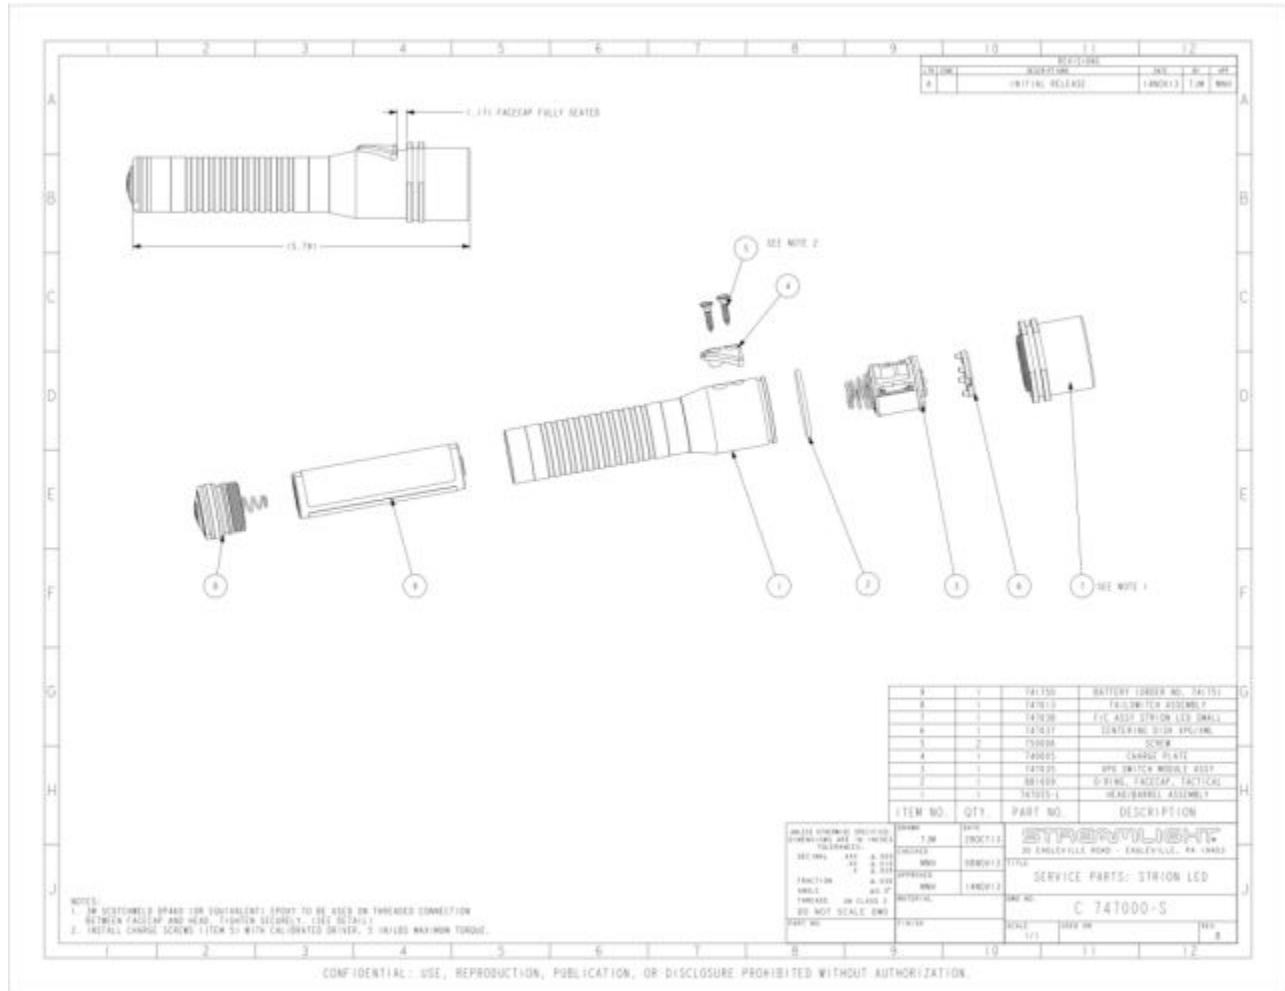

## M95087 - LIME STRION LED LIGHT ONLY

Item: M95087

Description: LIME STRION LED LIGHT ONLY

Notes: N/A

| Figure No | Part Number | Description               | No. Reqd | Warranty Code |
|-----------|-------------|---------------------------|----------|---------------|
| 1         | SO747055-L  | STRION LED HEAD/BARREL    | 1        | K             |
| 2         | SO881009    | HEAD O RING F/ M74305     | 1        | X             |
| 3         | SO747035    | STRION LED/HP LED         | 1        | K             |
| 4         | SO740005    | CHARGE PLATE F/ STRION    | 1        | K             |
| 5         | SO750006    | CONTACT SCREW - 2 PACK    | 2        | X             |
| 6         | *SO747037   | CENTERING DISK XPG/XML    | 1        |               |
| 7         | SO747038    | STRION LED F/C ASSEMBLY   | 1        | K             |
| 8         | SO747013    | SWITCH F/ STRION LED      | 1        | K             |
| 9         | *SO741750   | BATTERY (ORDER NO. 74175) | 1        |               |