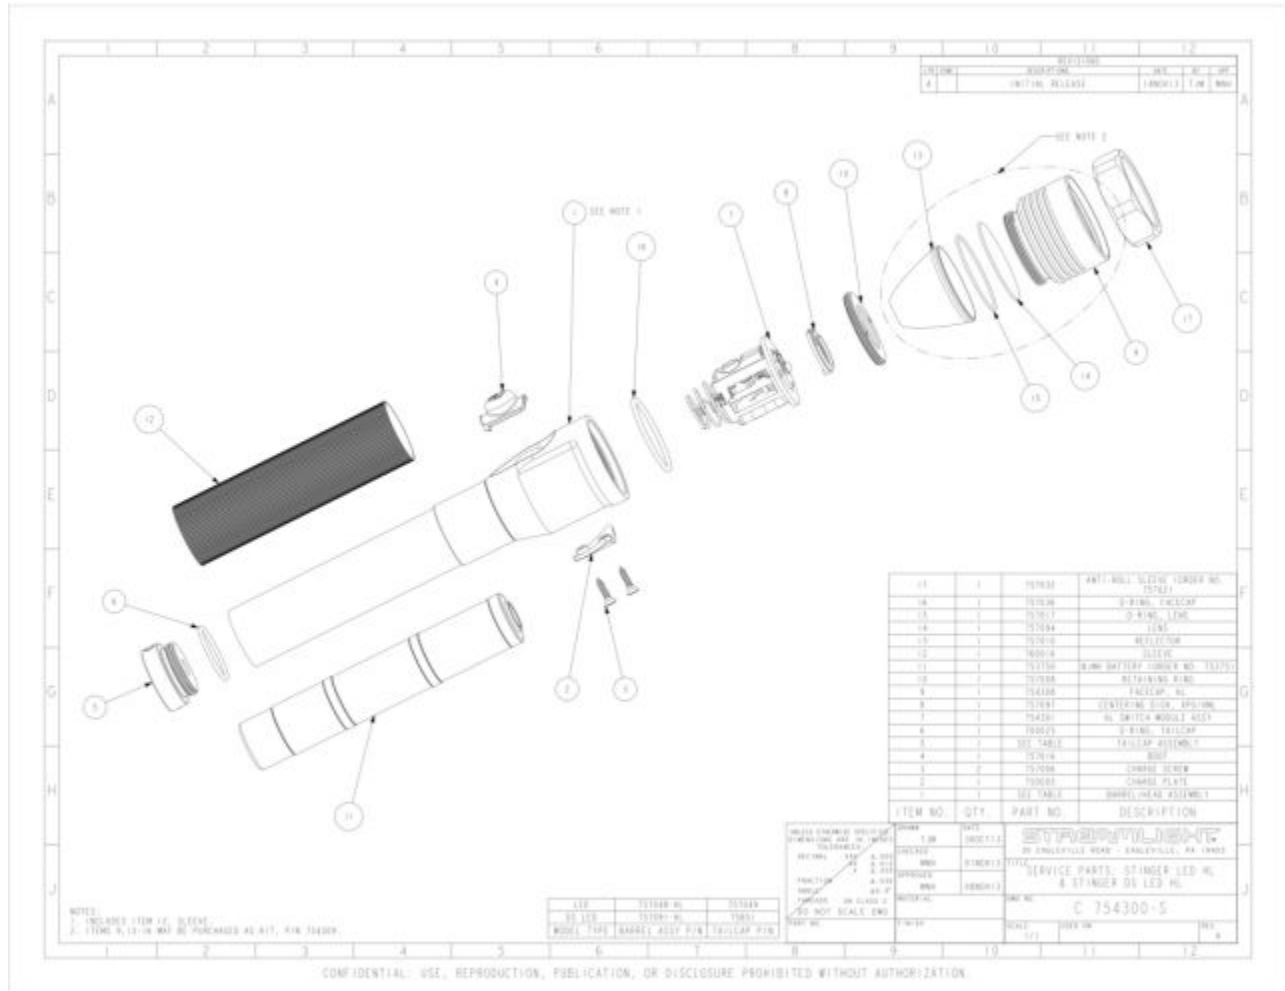

M95143 - PURPLE STINGR LED HL LGHT ONLY

ITEM NO.	DESCRIPTION	QTY.	UNIT OF MEAS.
1	UNIT (W/ BATTERY)	1	EA

ITEM NO.	QTY.	PART NO.	DESCRIPTION
11	1	754300	BATT. BATTERY (MODEL NO. 15370)
12	1	754306	O-RING (PACK)
13	1	754307	O-RING (LENS)
14	1	754308	LENS
15	1	754309	BEZEL (TOP)
16	1	754310	SLIDE
17	1	754311	BURN BATTERY (MODEL NO. 15370)
18	1	754312	BEZEL (SIDE)
19	1	754313	FACEPLATE (HL)
20	1	754314	LED (STINGR LED)
21	1	754315	HL SWITCH (MODULE ASSY)
22	1	754316	O-RING (TAILCAP)
23	1	754317	TAILCAP ASSEMBLY
24	1	754318	BEZEL
25	1	754319	CHARGE (TOP)
26	1	754320	CHARGE (PLATE)
27	1	754321	BURN (HEAD ASSEMBLY)

ITEM NO.	QTY.	PART NO.	DESCRIPTION
1	1	754300	UNIT (W/ BATTERY)

CONFIDENTIAL: USE, REPRODUCTION, PUBLICATION, OR DISCLOSURE PROHIBITED WITHOUT AUTHORIZATION.

Item: M95143

Description: PURPLE STINGR LED HL LGHT ONLY