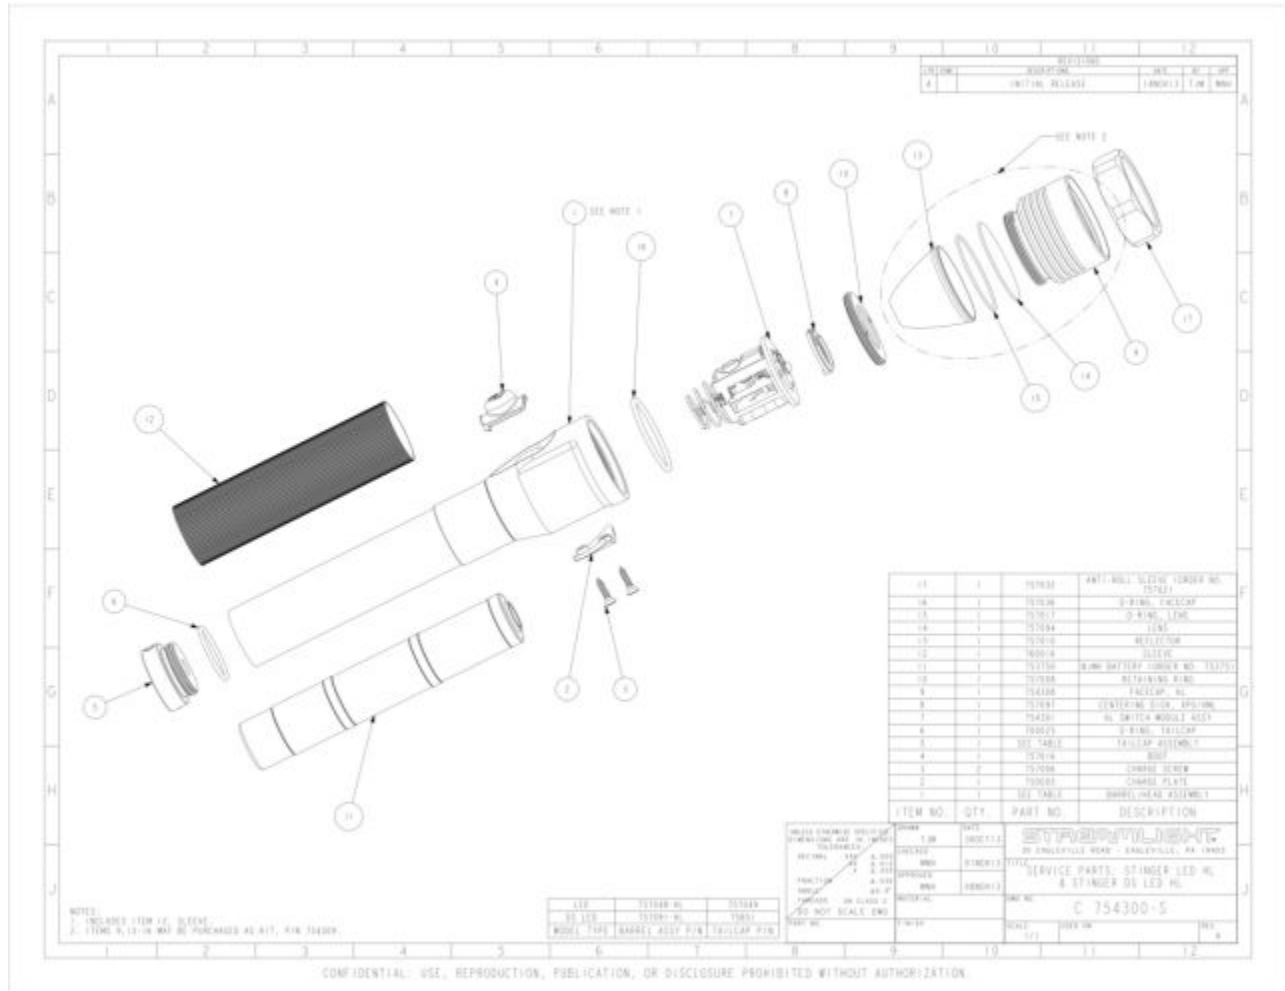

M95165 - STINGER BLACK HL - LIGHT ONLY

Item: M95165

Description: STINGER BLACK HL - LIGHT ONLY

Notes: N/A

Figure No	Part Number	Description	No. Reqd	Warranty Code
1	*SO757048-HL	BARREL/HEAD ASSEMBLY	1	
2	SO750005	CHARGE PLATE F/M75001	1	X
3	SO757006	CHARGE SCREW F/STINGER	2	X
4	SO757016	SWITCH COVER F/STINGER LED	1	X
5	SO757049	TAIL CAP ASSY F/STINGER	1	E
6	SO700025	TAIL CAP O RING F/M75001	1	X
7	*SO745301	HL SWITCH MODULE ASSY	1	
8	*SO757097	CENTERING DISK. XPG/XML	1	
9	*SO754308	FACECAP, HL	1	
10	SO757008	RETAINER F/ STINGER LED	1	X
11	*SO753750	NIMH BATTERY (ORDER NO. 75351)	1	
12	*SO760016	SLEEVE	1	
13	SO757010	REFLECTOR F/ LED STINGER	1	X
14	SO757094	STINGER LED LENS	1	X
15	SO757017	LENS O RING F/ STINGER	1	X
16	SO757036	O-RING FACECAP F/M75713	1	X
17	*SO757032	ANTI-ROLL SLEEVE (ORDER NO. 75702)	1	