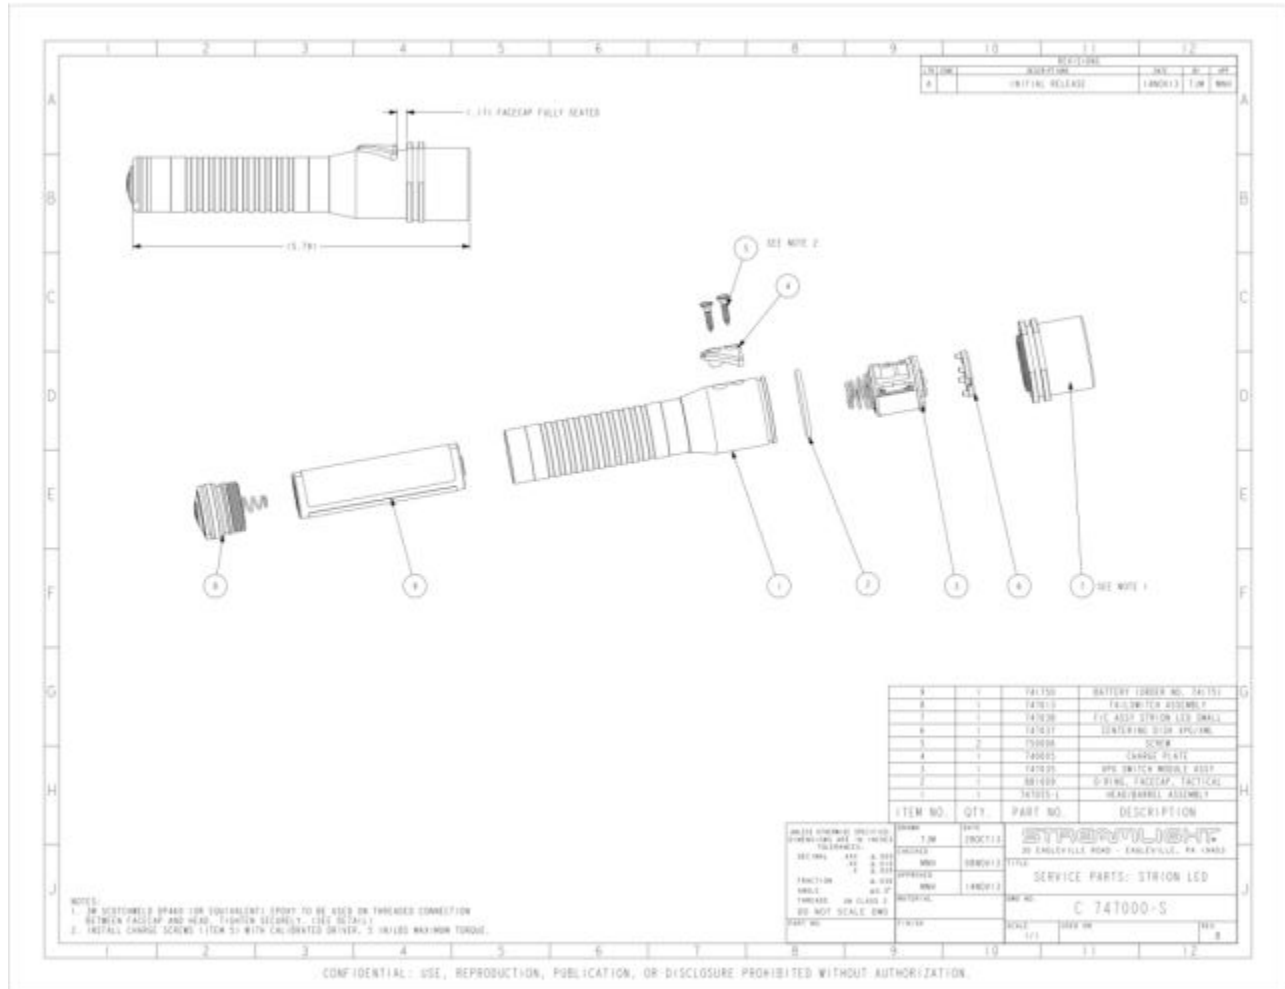

M95192 - STRION LED 120/DC/PB-BLK

Item: M95192

Description: STRION LED 120/DC/PB-BLK

Notes: N/A

Figure No	Part Number	Description	No. Reqd	Warranty Code
-----------	-------------	-------------	----------	---------------