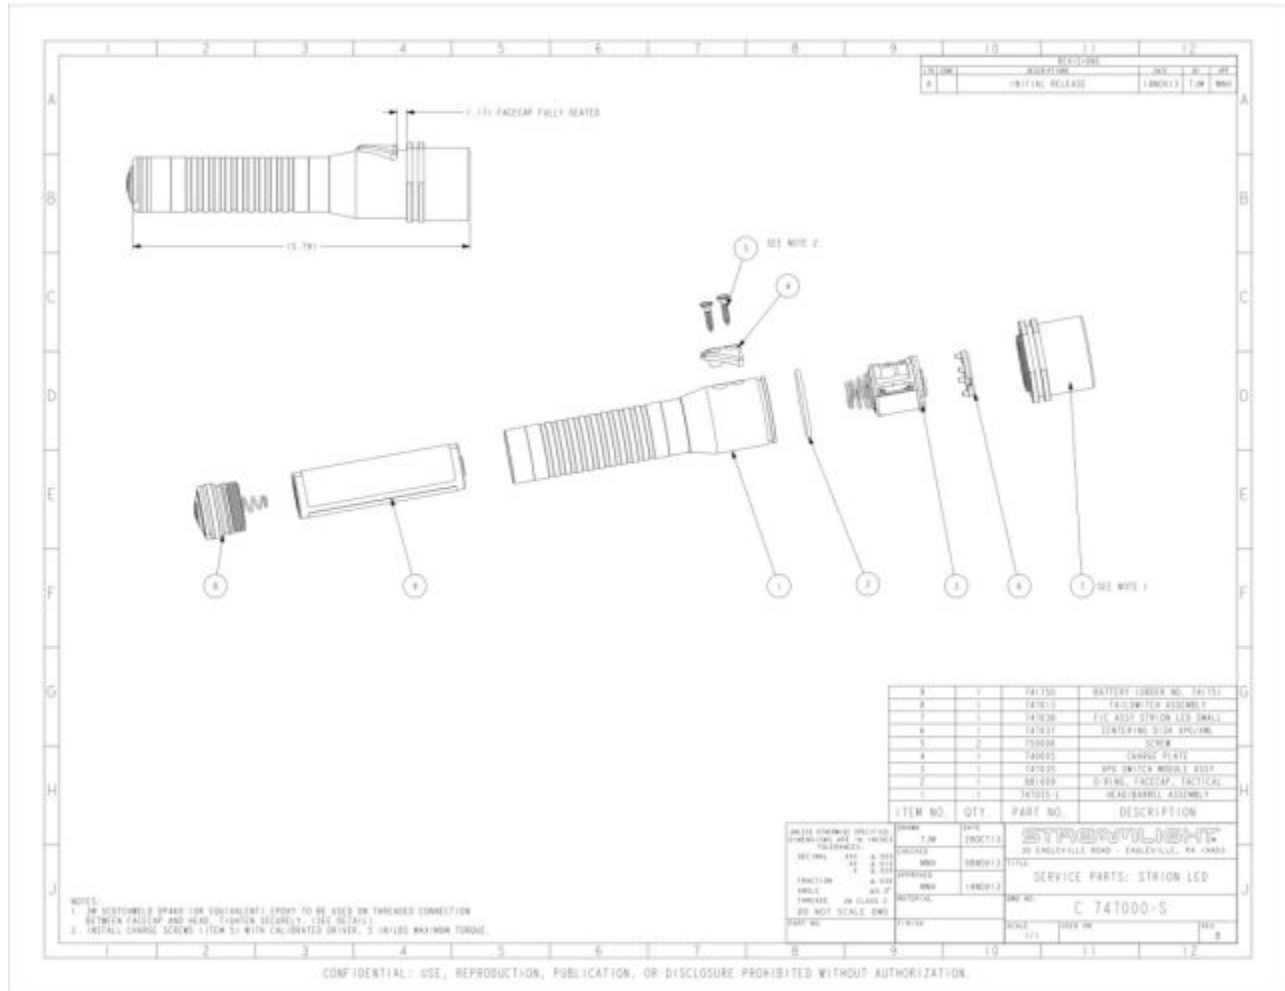

M95193 - STRION LED-120/DC/PB-BLUE

Item: M95193

Description: STRION LED-120/DC/PB-BLUE

Notes: N/A

Figure No	Part Number	Description	No. Reqd	Warranty Code
-----------	-------------	-------------	----------	---------------